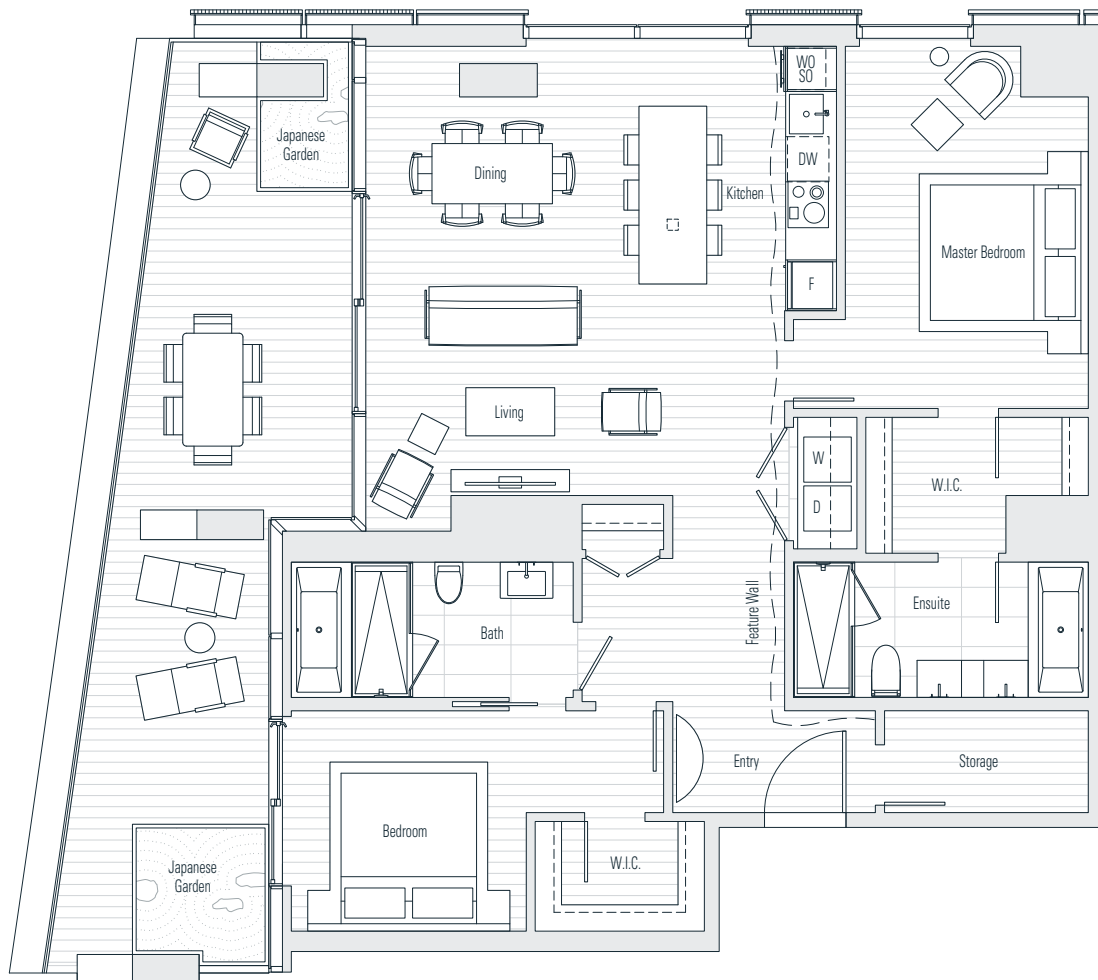

Alberni

by
Kengo
Kuma

隈
研
吾

1004

2 Bedroom
1,713 sf

Dimensions, sizes, specifications, layouts and materials are approximate only and subject to change without notice. Interior square footage is combined with balcony square footage and included in total advertised square footage of the homes. Japanese garden sizes / configurations and façade panel locations are approximate and vary depending on the home. Not all homes have Japanese Gardens or soaking tubs. Please ask sales representative for details. E. & O. E.