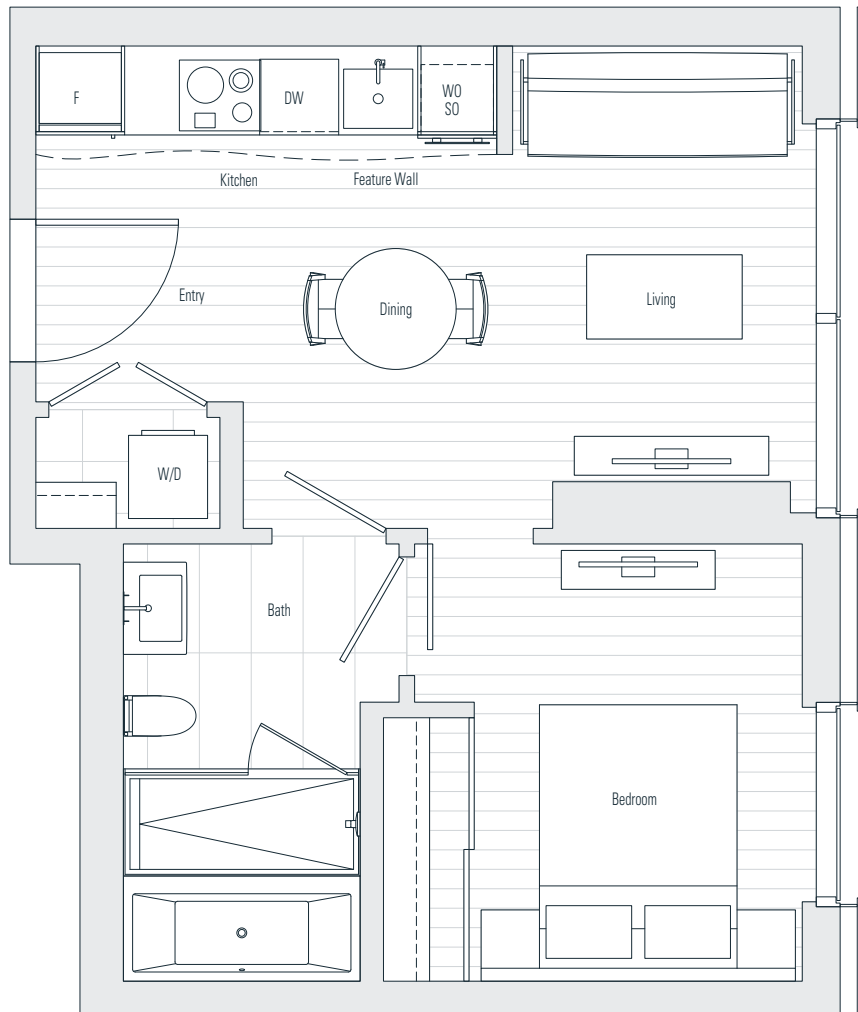

Alberni

by
Kengo
Kuma

隈
研
吾

1006

1 Bedroom
489 sf

← N Floor 10