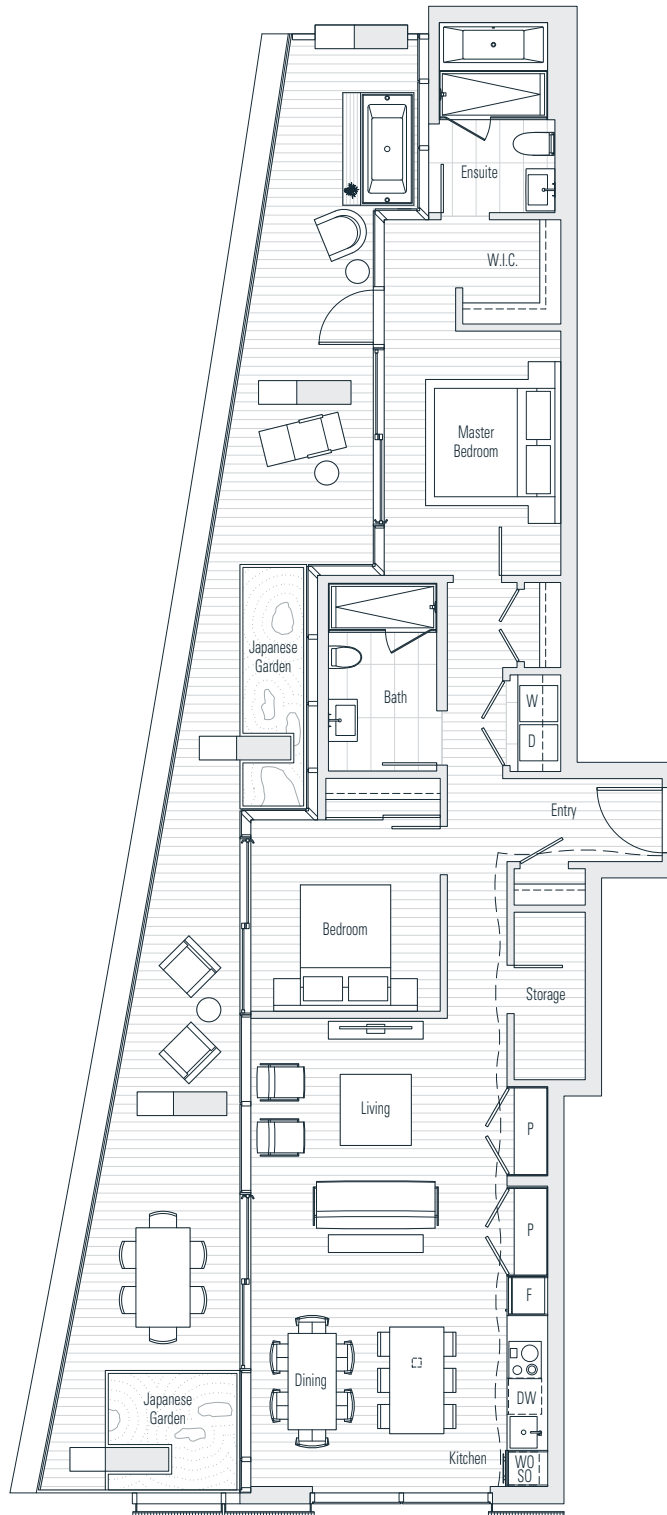

Alberni

by
Kengo
Kuma

隈
研
吾

1103

2 Bedroom
1,923 sf

↙ N Floor 11

Dimensions, sizes, specifications, layouts and materials are approximate only and subject to change without notice.
Interior square footage is combined with balcony square footage and included in total advertised square footage of the homes.
Japanese garden sizes / configurations and façade panel locations are approximate and vary depending on the home.
Not all homes have Japanese Gardens or soaking tubs. Please ask sales representative for details. E. & O. E.