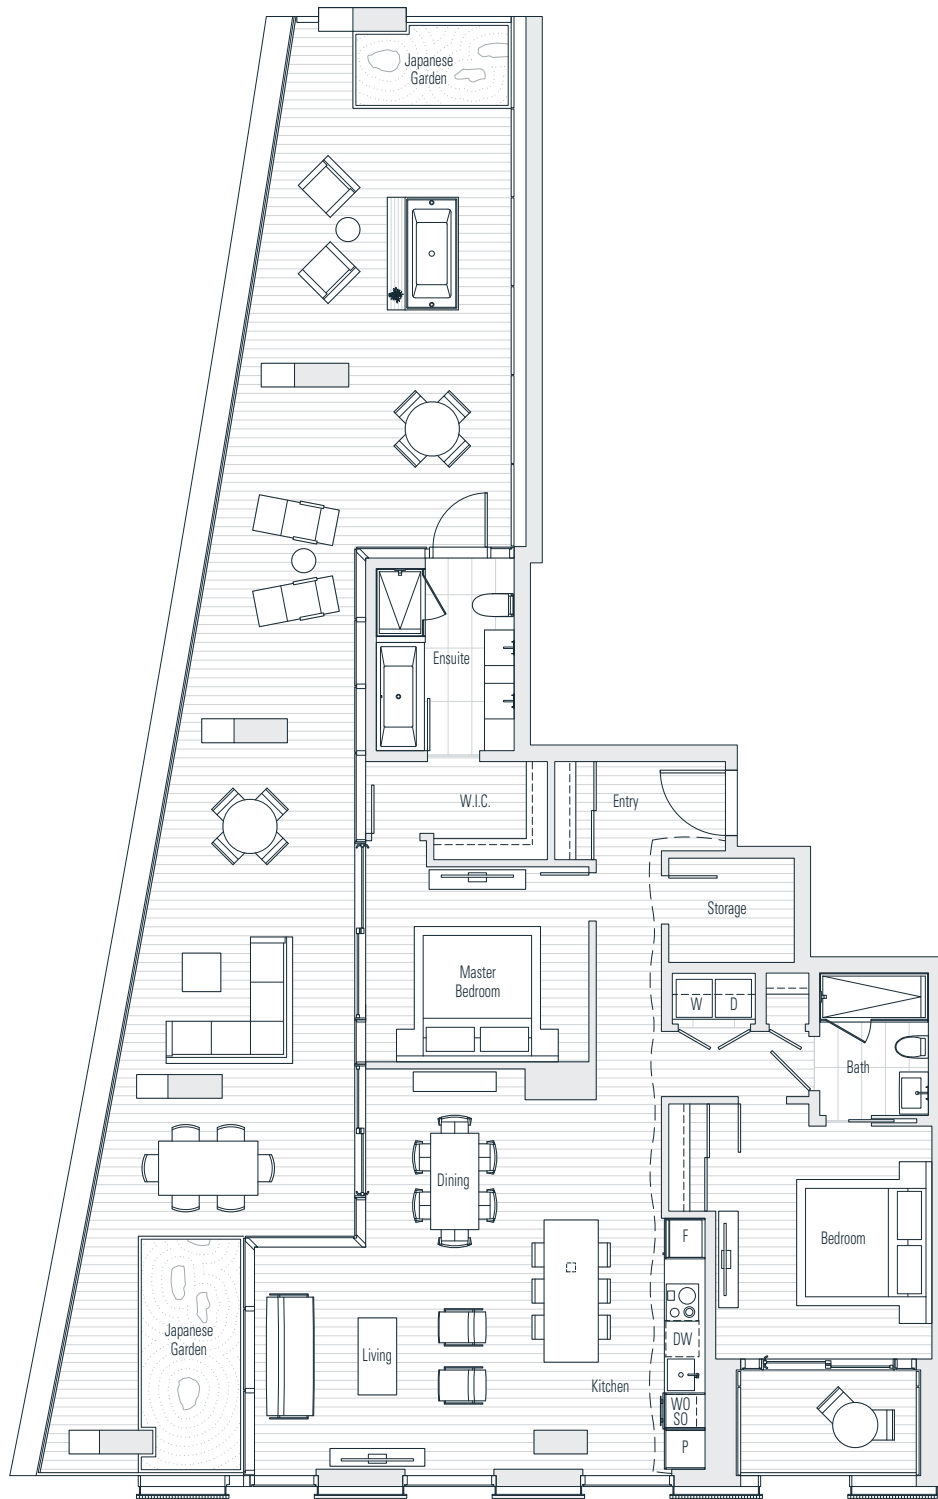

Alberni

by
Kengo
Kuma

隈
研
吾

1202

2 Bedroom
2,484 sf

← N Floor 12

Dimensions, sizes, specifications, layouts and materials are approximate only and subject to change without notice. Interior square footage is combined with balcony square footage and included in total advertised square footage of the homes. Japanese garden sizes / configurations and façade panel locations are approximate and vary depending on the home. Not all homes have Japanese Gardens or soaking tubs. Please ask sales representative for details. E. & O. E.