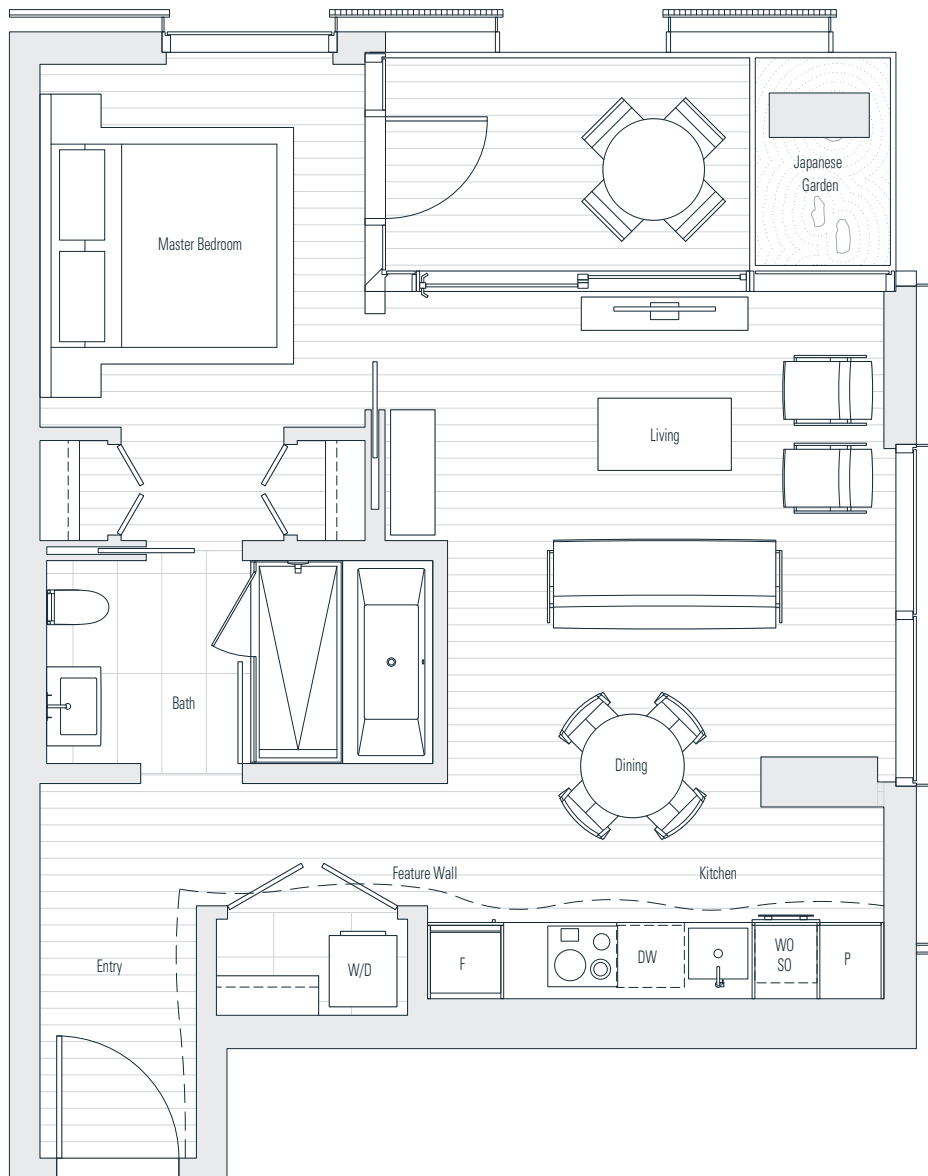

Alberni

by
Kengo
Kuma

隈
研
吾

1204

1 Bedroom
788 sf

← N Floor 12

Dimensions, sizes, specifications, layouts and materials are approximate only and subject to change without notice. Interior square footage is combined with balcony square footage and included in total advertised square footage of the homes. Japanese garden sizes / configurations and façade panel locations are approximate and vary depending on the home. Not all homes have Japanese Gardens or soaking tubs. Please ask sales representative for details. E. & O. E.