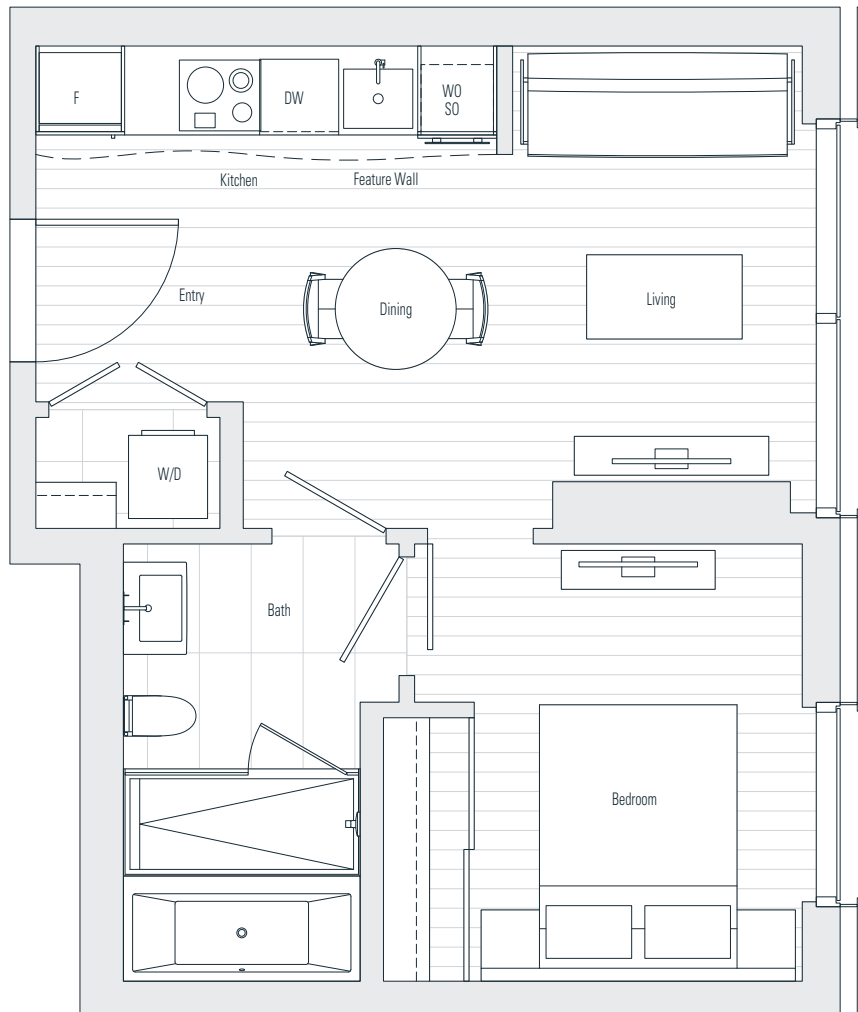

Alberni

by
Kengo
Kuma

隈
研
吾

1205

1 Bedroom
489 sf

← N Floor 12