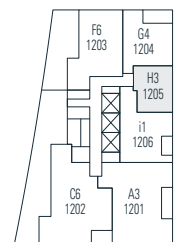

Alberni

by
Kengo
Kuma

隈
研
吾

1205

1 Bedroom
489 sf

← N Floor 12