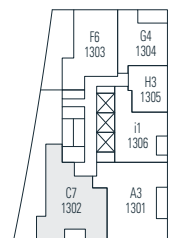

## 1302

2 Bedroom  
2,318 sf

← N Floor 13

Dimensions, sizes, specifications, layouts and materials are approximate only and subject to change without notice. Interior square footage is combined with balcony square footage and included in total advertised square footage of the homes. Japanese garden sizes / configurations and façade panel locations are approximate and vary depending on the home. Not all homes have Japanese Gardens or soaking tubs. Please ask sales representative for details. E. & O. E.