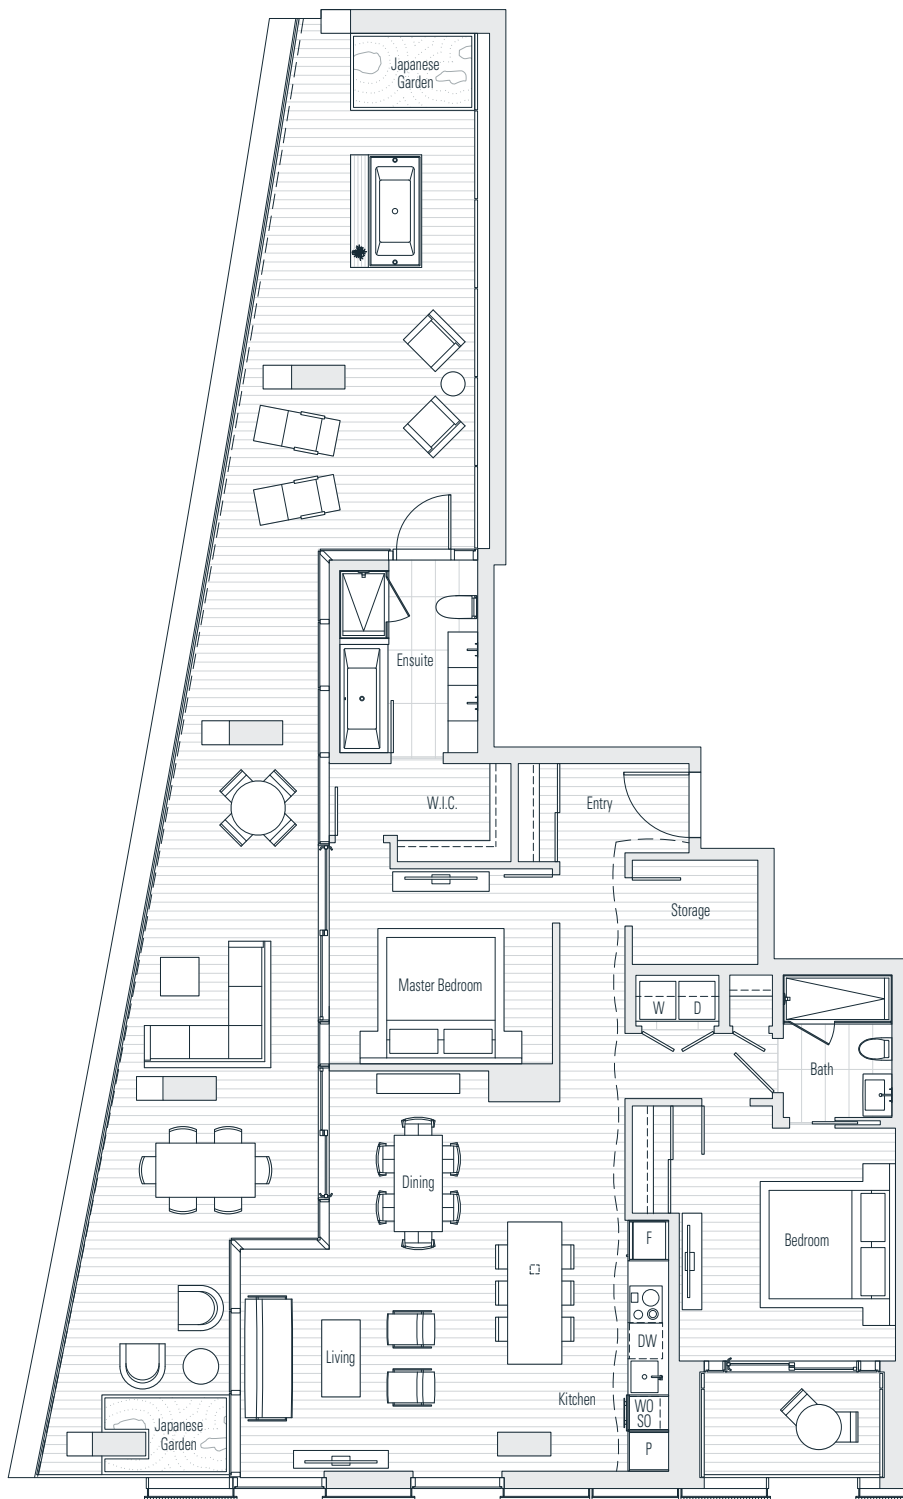

# Alberni

by  
Kengo  
Kuma

隈  
研  
吾

## 1302

2 Bedroom  
2,318 sf

← N Floor 13

Dimensions, sizes, specifications, layouts and materials are approximate only and subject to change without notice. Interior square footage is combined with balcony square footage and included in total advertised square footage of the homes. Japanese garden sizes / configurations and façade panel locations are approximate and vary depending on the home. Not all homes have Japanese Gardens or soaking tubs. Please ask sales representative for details. E. & O. E.