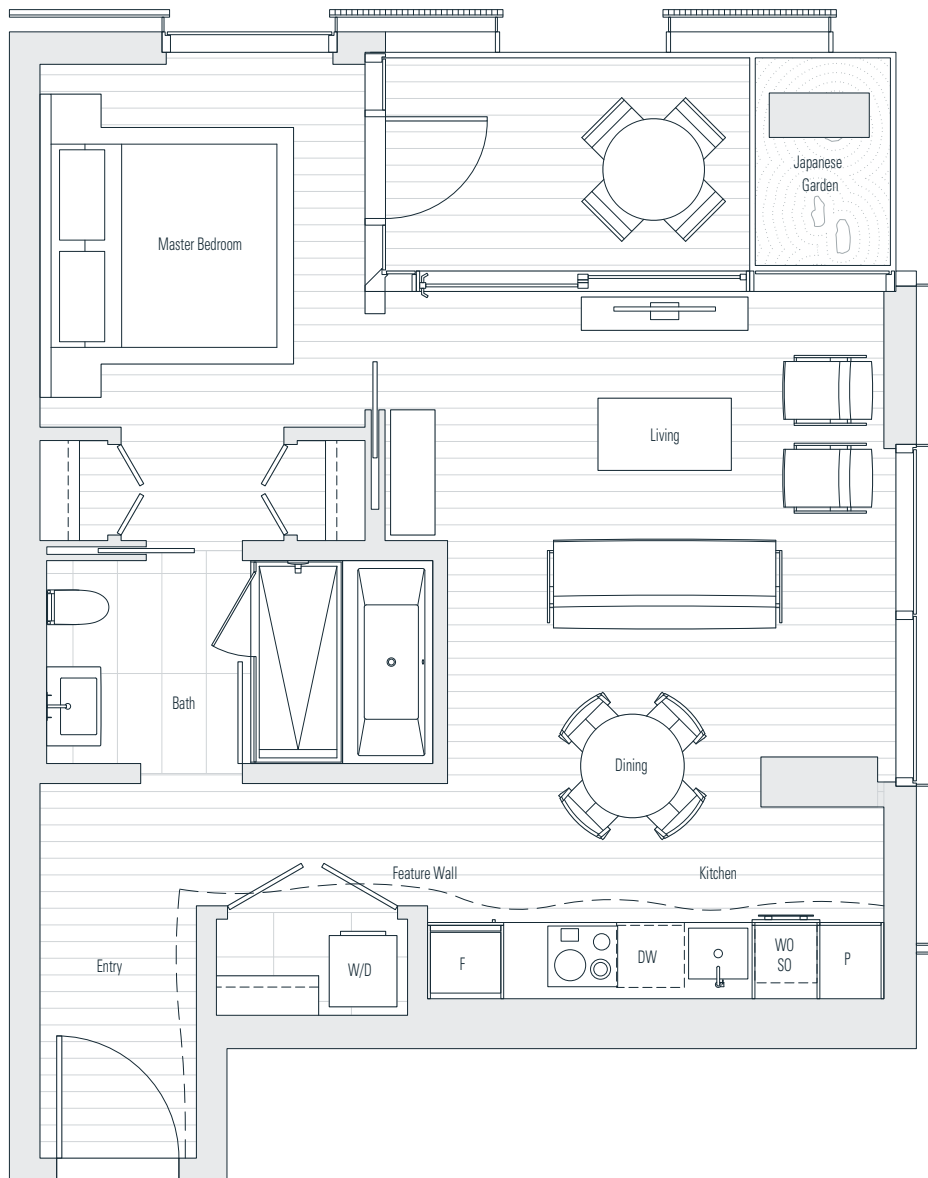

Alberni

by
Kengo
Kuma

隈
研
吾

1304

1 Bedroom
788 sf

← N Floor 13