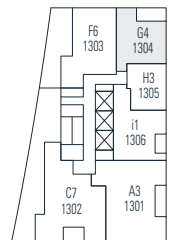

Alberni

by
Kengo
Kuma

隈
研
吾

1304

1 Bedroom
788 sf

← N Floor 13