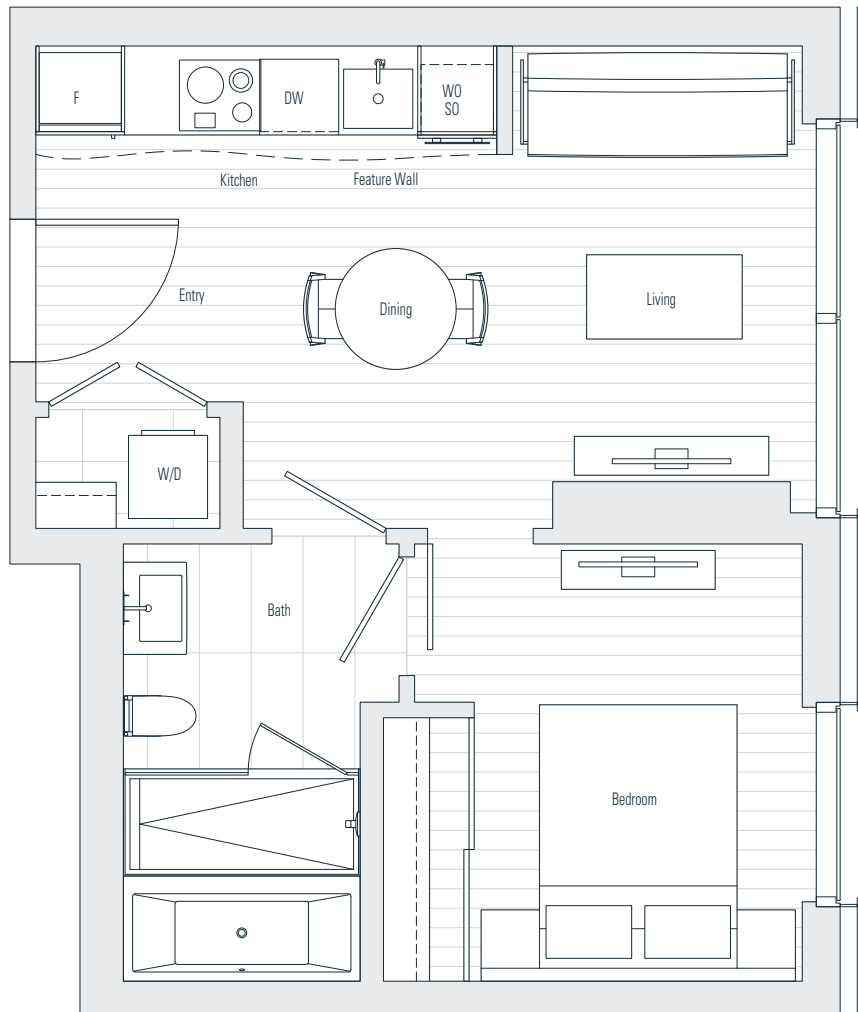

# Alberni

by  
Kengo  
Kuma

隈  
研  
吾

1305

1 Bedroom  
489 sf

← N Floor 13