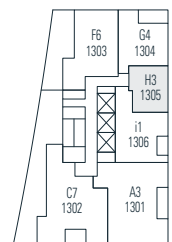

# Alberni

by  
Kengo  
Kuma

隈  
研  
吾

1305

1 Bedroom  
489 sf

← N Floor 13