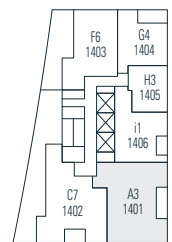

## 1401

2 Bedroom  
1,454 sf

← N Floor 14

Dimensions, sizes, specifications, layouts and materials are approximate only and subject to change without notice. Interior square footage is combined with balcony square footage and included in total advertised square footage of the homes. Japanese garden sizes / configurations and façade panel locations are approximate and vary depending on the home. Not all homes have Japanese Gardens or soaking tubs. Please ask sales representative for details. E. & O. E.