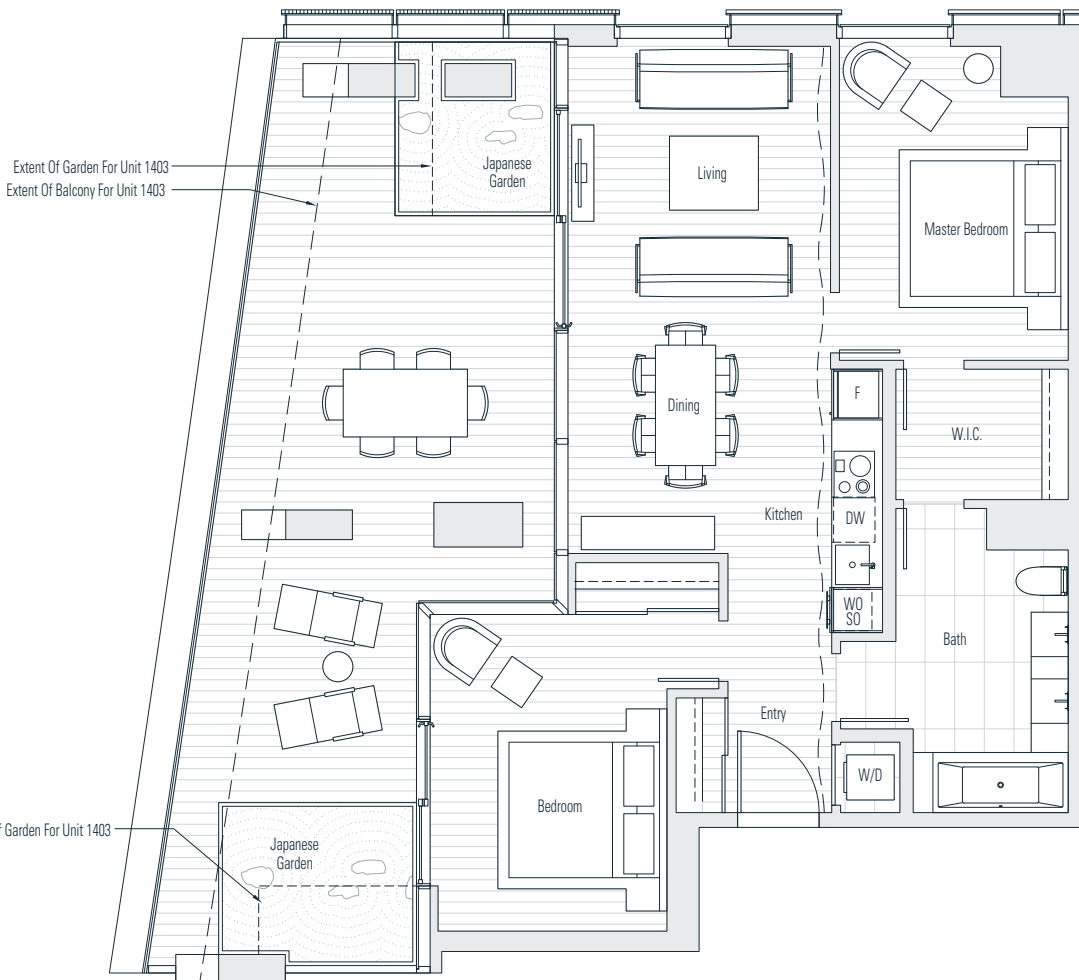

Alberni

by
Kengo
Kuma

隈
研
吾

1403

2 Bedroom
1,326 sf

← N Floor 14

Dimensions, sizes, specifications, layouts and materials are approximate only and subject to change without notice.
Interior square footage is combined with balcony square footage and included in total advertised square footage of the homes.
Japanese garden sizes / configurations and façade panel locations are approximate and vary depending on the home.
Not all homes have Japanese Gardens or soaking tubs. Please ask sales representative for details. E. & O. E.