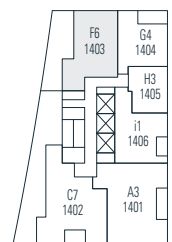

Alberni

by
Kengo
Kuma

隈
研
吾

1403

2 Bedroom
1,326 sf

← N Floor 14

Dimensions, sizes, specifications, layouts and materials are approximate only and subject to change without notice.
Interior square footage is combined with balcony square footage and included in total advertised square footage of the homes.
Japanese garden sizes / configurations and façade panel locations are approximate and vary depending on the home.
Not all homes have Japanese Gardens or soaking tubs. Please ask sales representative for details. E. & O. E.