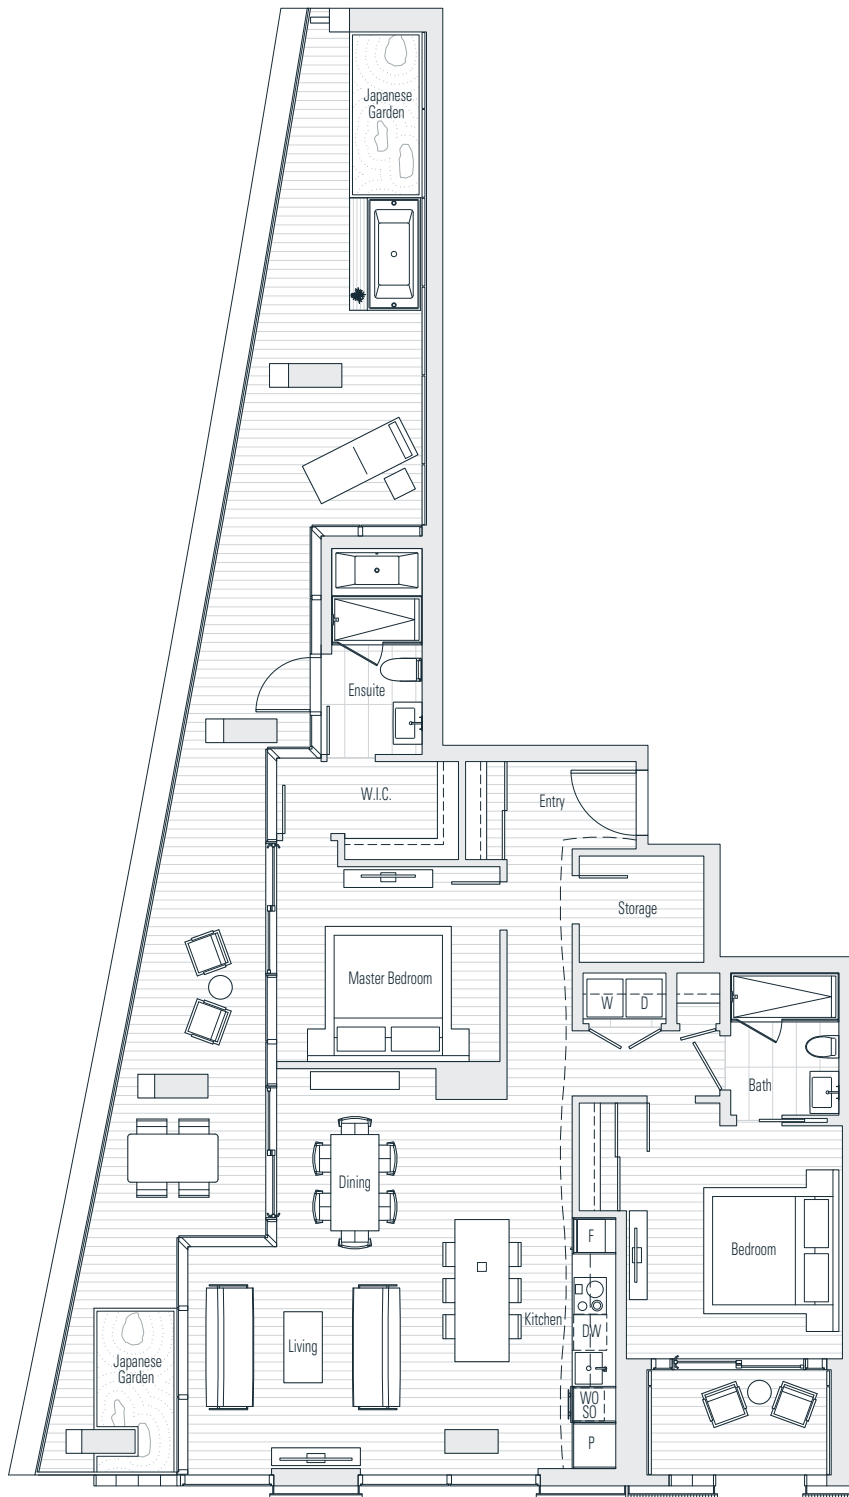

Alberni

by
Kengo
Kuma

隈
研
吾

1502

2 Bedroom
2,061sf

↙ N Floor 15

Dimensions, sizes, specifications, layouts and materials are approximate only and subject to change without notice. Interior square footage is combined with balcony square footage and included in total advertised square footage of the homes. Japanese garden sizes / configurations and façade panel locations are approximate and vary depending on the home. Not all homes have Japanese Gardens or soaking tubs. Please ask sales representative for details. E. & O. E.