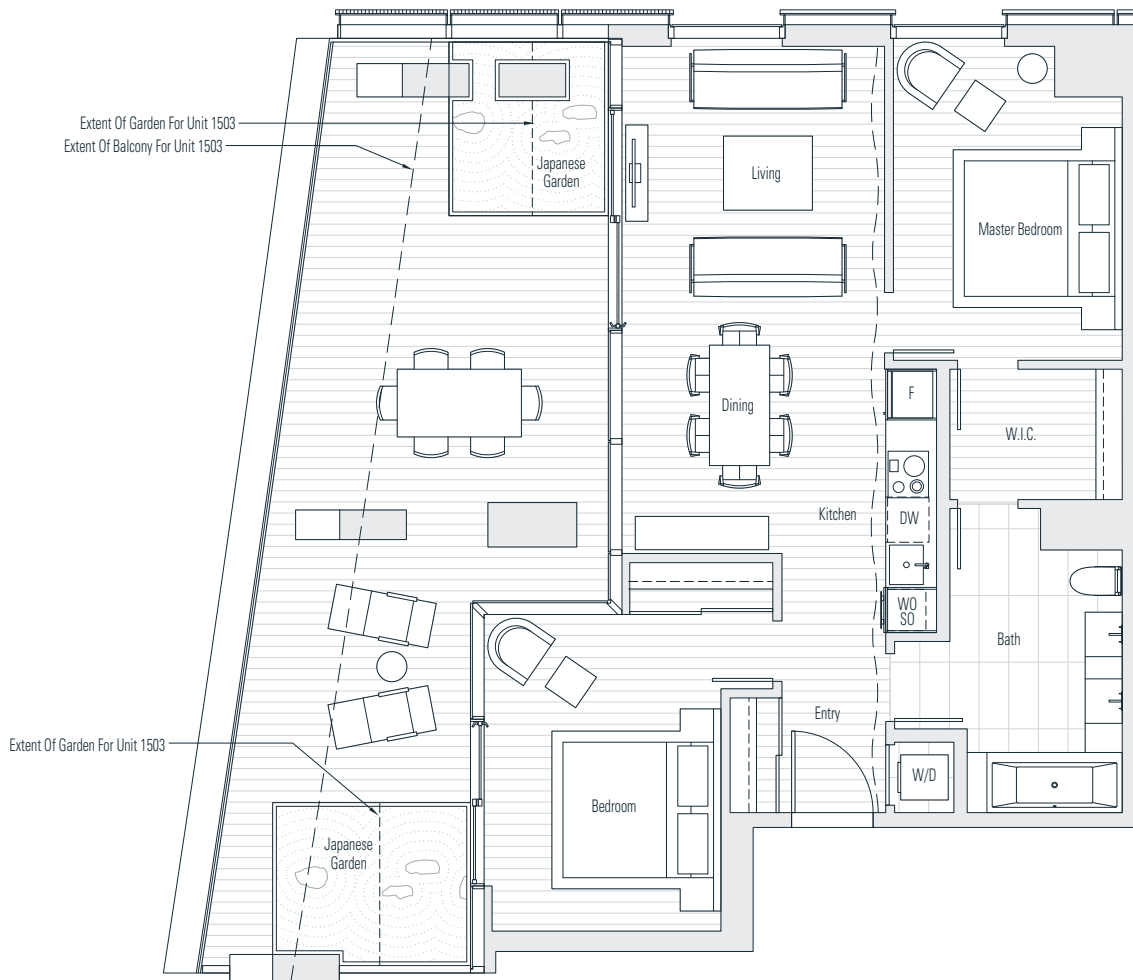

Alberni

by
Kengo
Kuma

隈
研
吾

1503

2 Bedroom
1,258 sf

← N Floor 15

Dimensions, sizes, specifications, layouts and materials are approximate only and subject to change without notice. Interior square footage is combined with balcony square footage and included in total advertised square footage of the homes. Japanese garden sizes / configurations and façade panel locations are approximate and vary depending on the home. Not all homes have Japanese Gardens or soaking tubs. Please ask sales representative for details. E. & O. E.