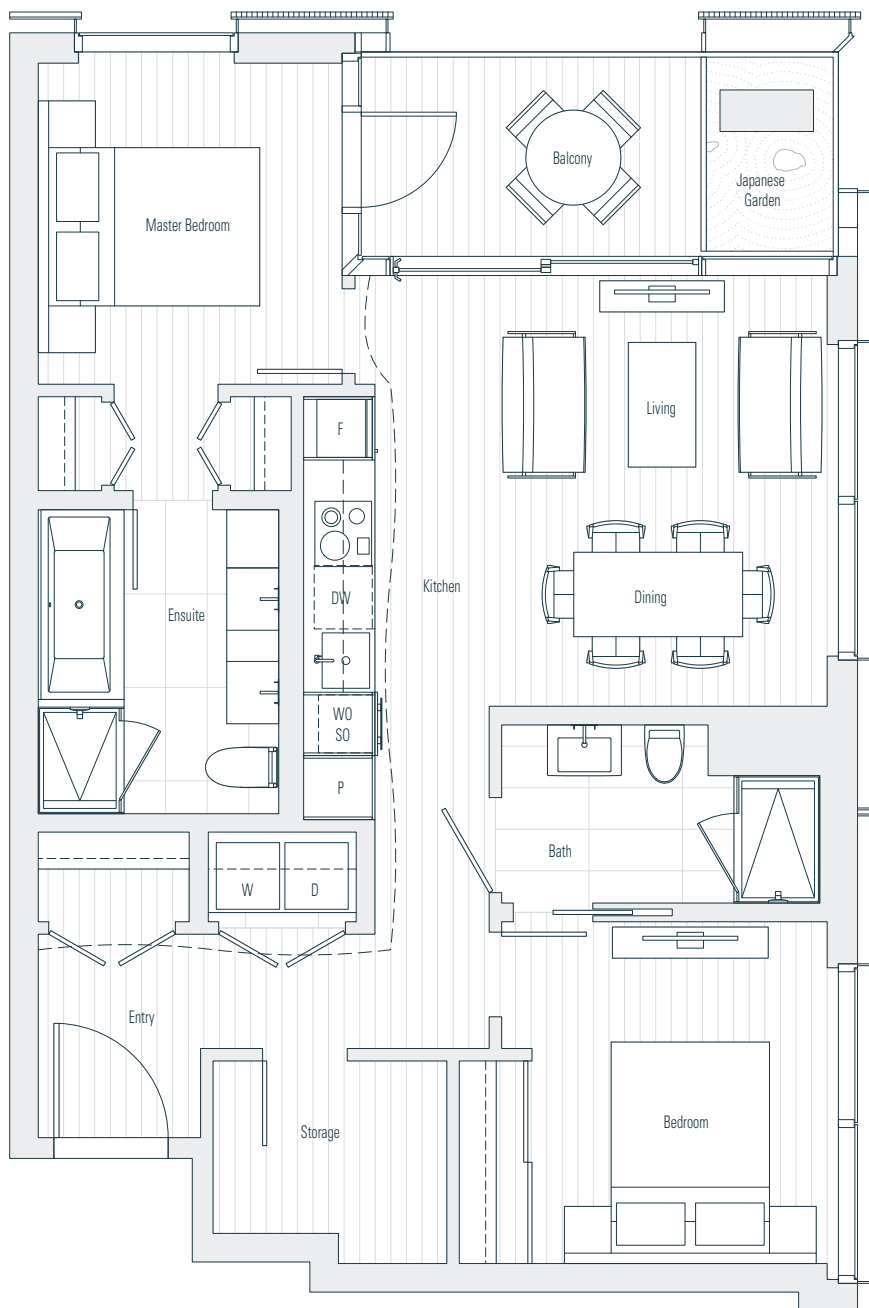

Alberni

by
Kengo
Kuma

隈
研
吾

1504

2 Bedroom
998 sf

← N Floor 15

Dimensions, sizes, specifications, layouts and materials are approximate only and subject to change without notice. Interior square footage is combined with balcony square footage and included in total advertised square footage of the homes. Japanese garden sizes / configurations and façade panel locations are approximate and vary depending on the home. Not all homes have Japanese Gardens or soaking tubs. Please ask sales representative for details. E. & O. E.