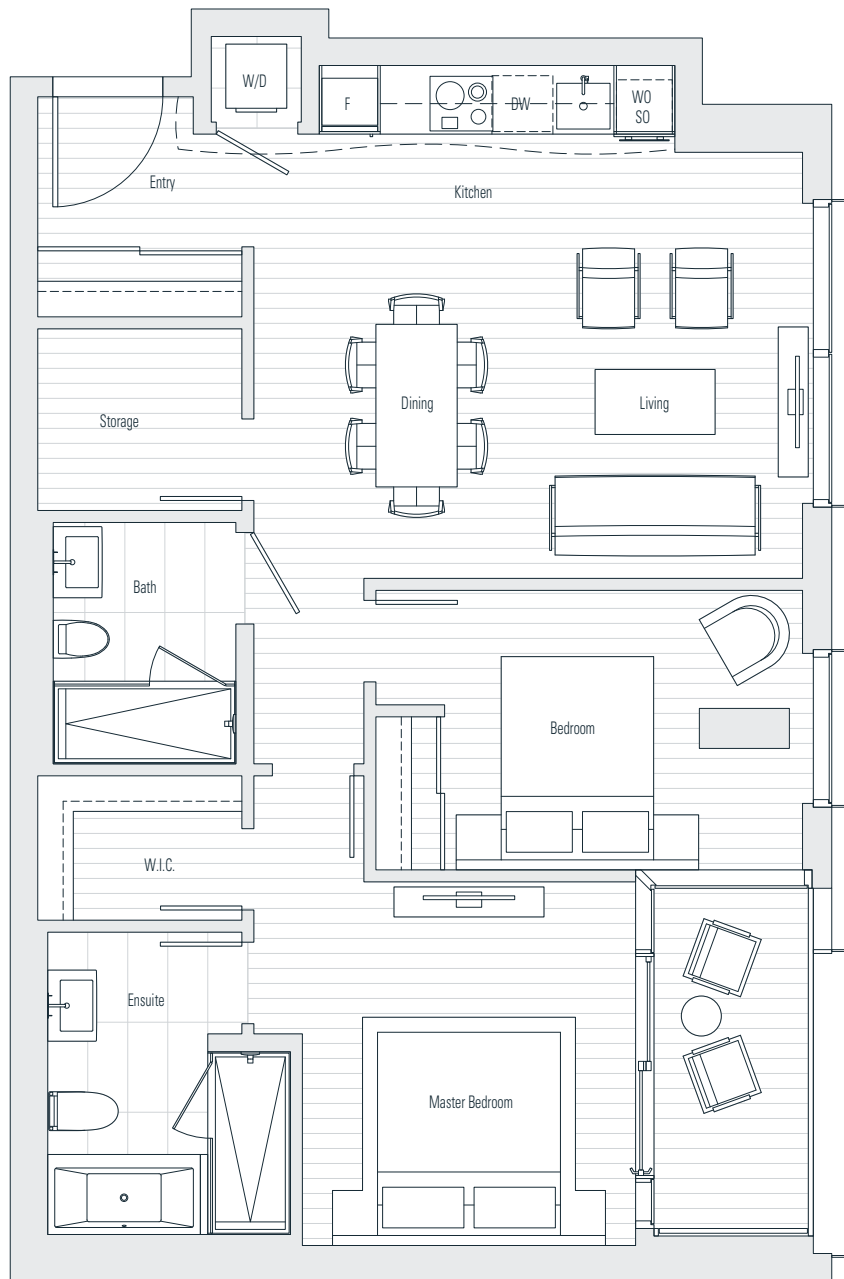

# Alberni

by  
Kengo  
Kuma

隈  
研  
吾

1505

2 Bedroom  
1,132 sf

⤵ N Floor 15

Dimensions, sizes, specifications, layouts and materials are approximate only and subject to change without notice. Interior square footage is combined with balcony square footage and included in total advertised square footage of the homes. Japanese garden sizes / configurations and façade panel locations are approximate and vary depending on the home. Not all homes have Japanese Gardens or soaking tubs. Please ask sales representative for details. E. & O. E.