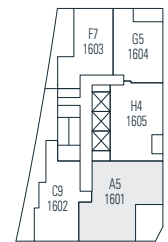

Alberni

by
Kengo
Kuma

隈
研
吾

1601

2 Bedroom
1,711 sf

← N Floor 16