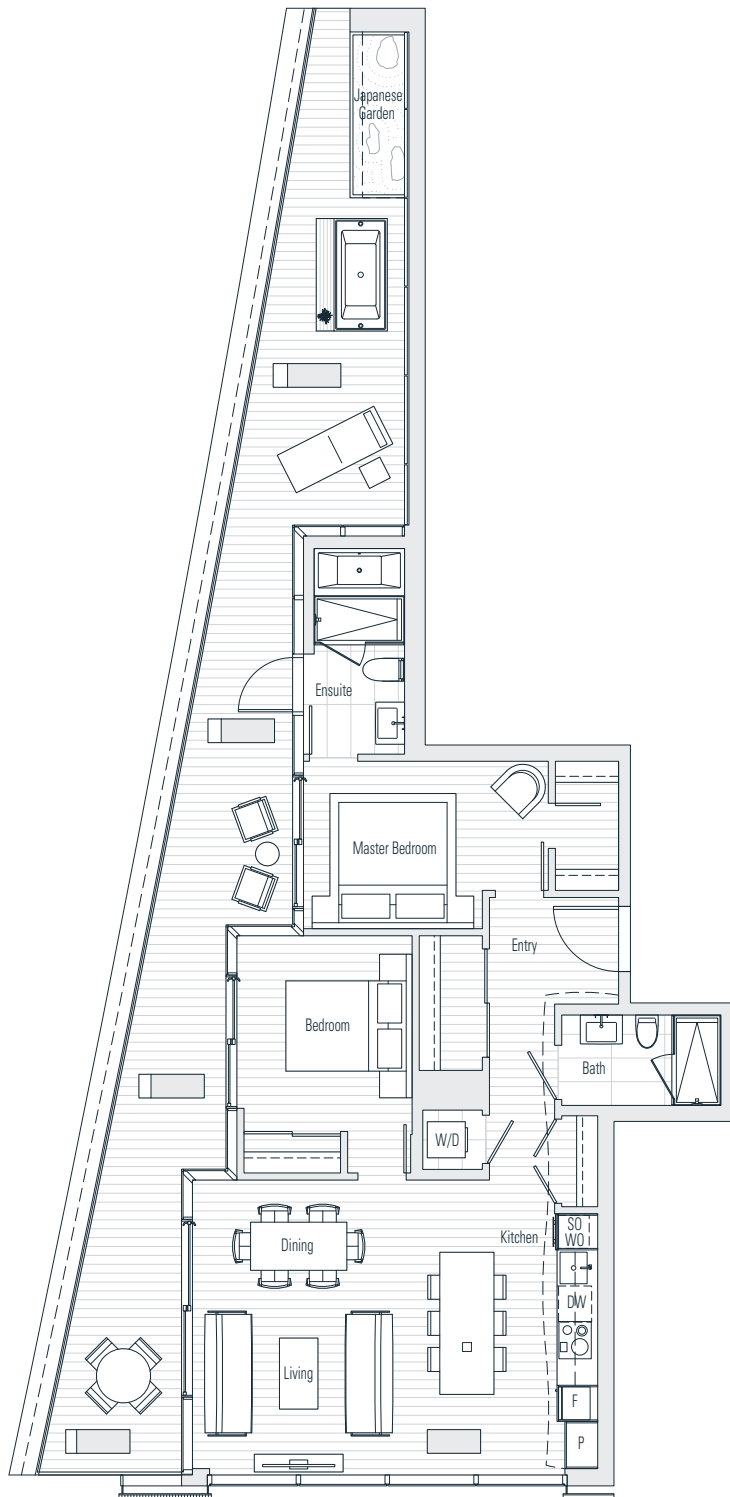

Alberni

by
Kengo
Kuma

隈
研
吾

1602

2 Bedroom
1,640 sf

← N Floor 16

Dimensions, sizes, specifications, layouts and materials are approximate only and subject to change without notice. Interior square footage is combined with balcony square footage and included in total advertised square footage of the homes. Japanese garden sizes / configurations and façade panel locations are approximate and vary depending on the home. Not all homes have Japanese Gardens or soaking tubs. Please ask sales representative for details. E. & O. E.