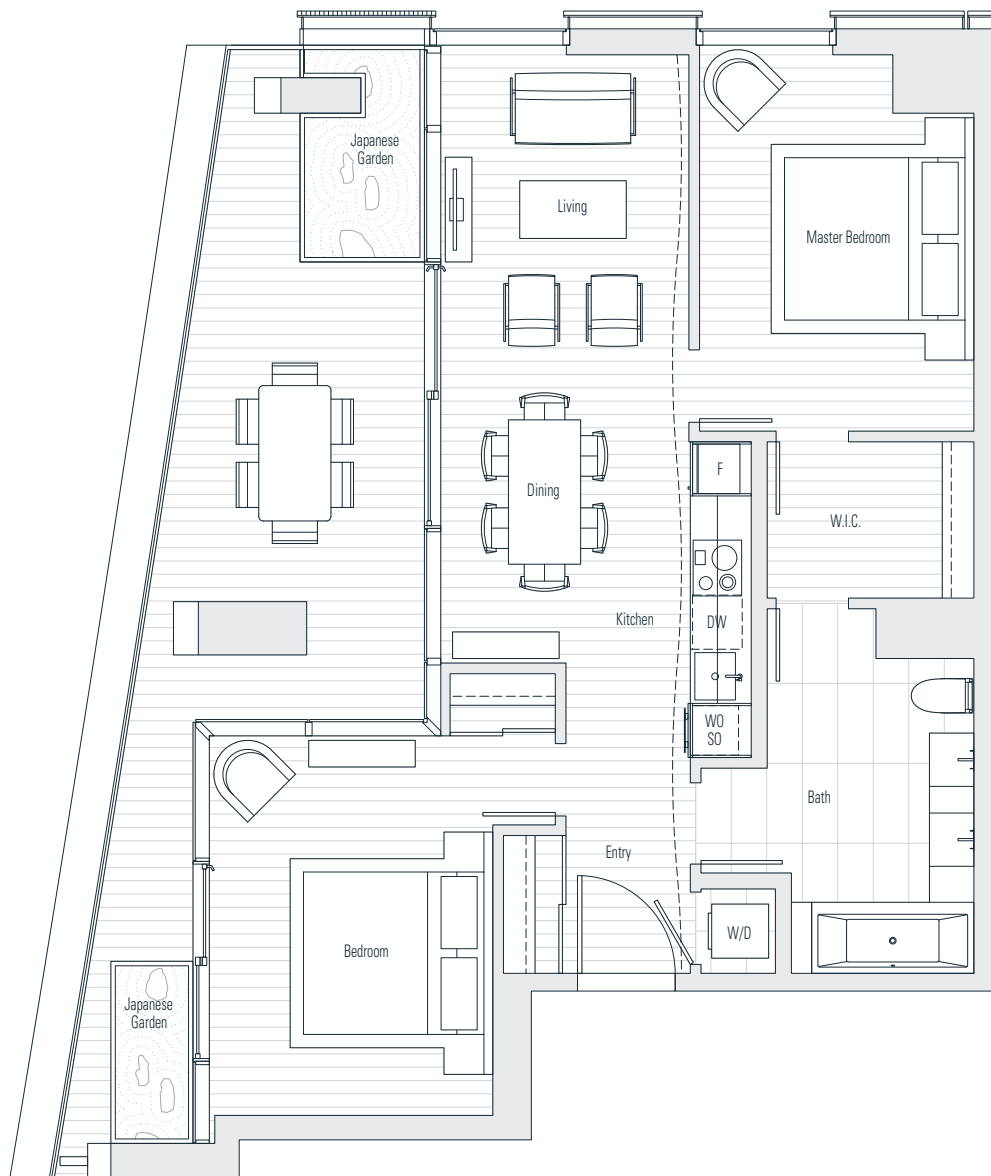

## 1603

2 Bedroom  
1,202 sf

← N Floor 16

Dimensions, sizes, specifications, layouts and materials are approximate only and subject to change without notice. Interior square footage is combined with balcony square footage and included in total advertised square footage of the homes. Japanese garden sizes / configurations and façade panel locations are approximate and vary depending on the home. Not all homes have Japanese Gardens or soaking tubs. Please ask sales representative for details. E. & O. E.