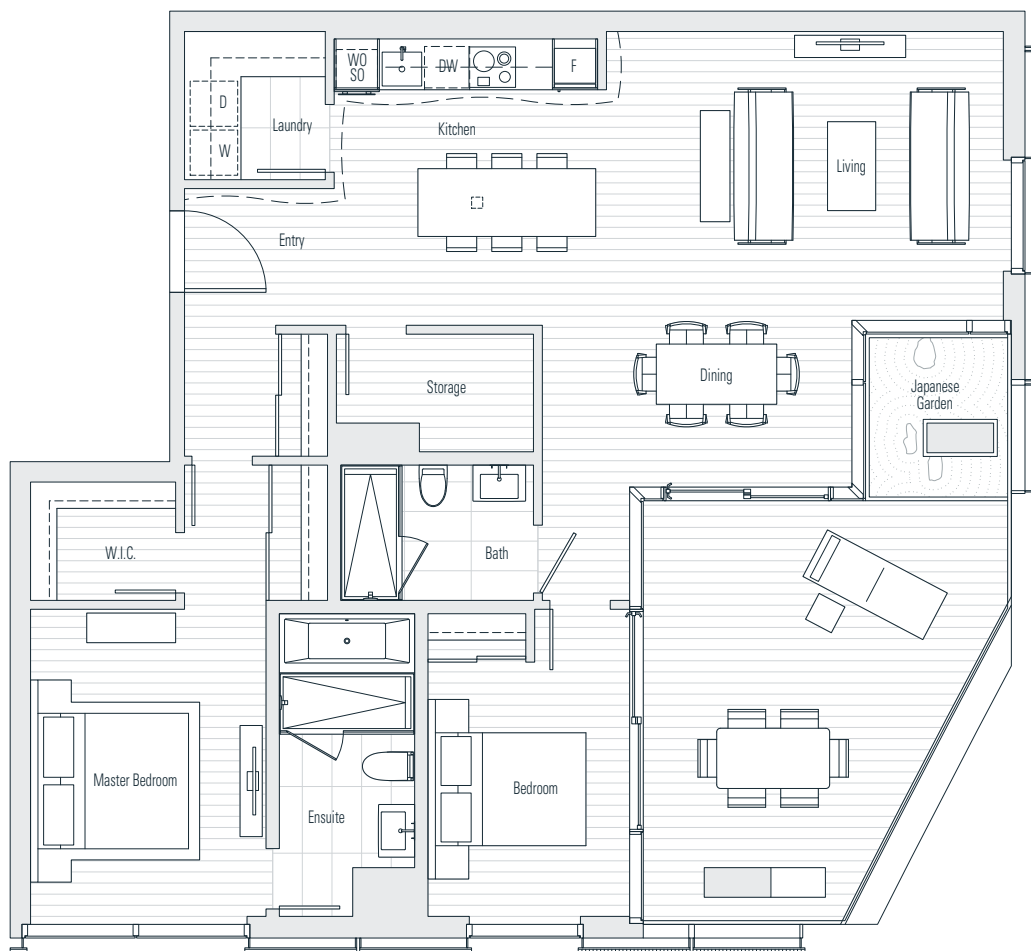

Alberni

by
Kengo
Kuma

隈
研
吾

1701

2 Bedroom
1,672 sf

← N Floor 17

Dimensions, sizes, specifications, layouts and materials are approximate only and subject to change without notice. Interior square footage is combined with balcony square footage and included in total advertised square footage of the homes. Japanese garden sizes / configurations and façade panel locations are approximate and vary depending on the home. Not all homes have Japanese Gardens or soaking tubs. Please ask sales representative for details. E. & O. E.