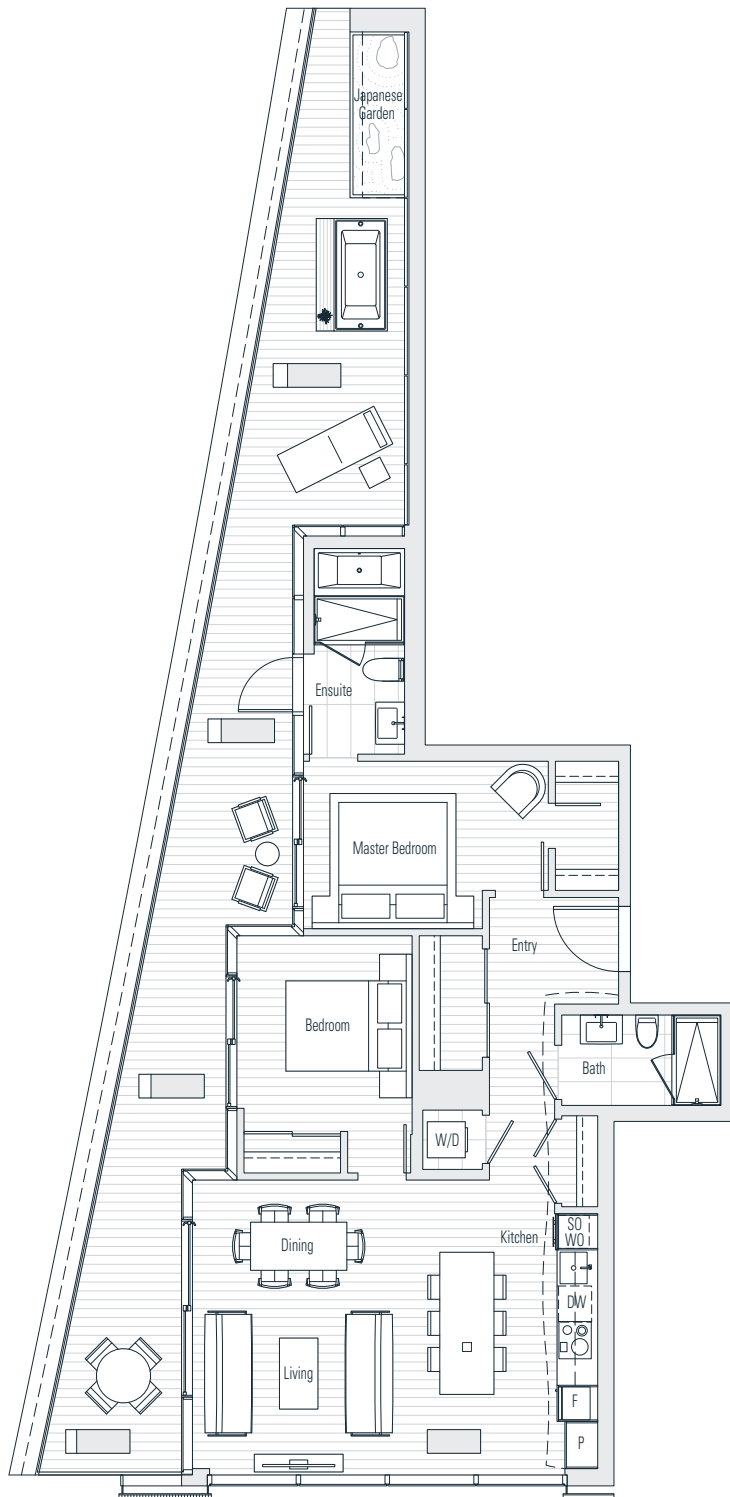

Alberni

by
Kengo
Kuma

隈
研
吾

1702

2 Bedroom
1,572 sf

← N Floor 17

Dimensions, sizes, specifications, layouts and materials are approximate only and subject to change without notice. Interior square footage is combined with balcony square footage and included in total advertised square footage of the homes. Japanese garden sizes / configurations and façade panel locations are approximate and vary depending on the home. Not all homes have Japanese Gardens or soaking tubs. Please ask sales representative for details. E. & O. E.