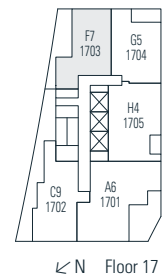

Alberni

by
Kengo
Kuma

隈
研
吾

1703

2 Bedroom
1,158 sf

Dimensions, sizes, specifications, layouts and materials are approximate only and subject to change without notice. Interior square footage is combined with balcony square footage and included in total advertised square footage of the homes. Japanese garden sizes / configurations and façade panel locations are approximate and vary depending on the home. Not all homes have Japanese Gardens or soaking tubs. Please ask sales representative for details. E. & O. E.