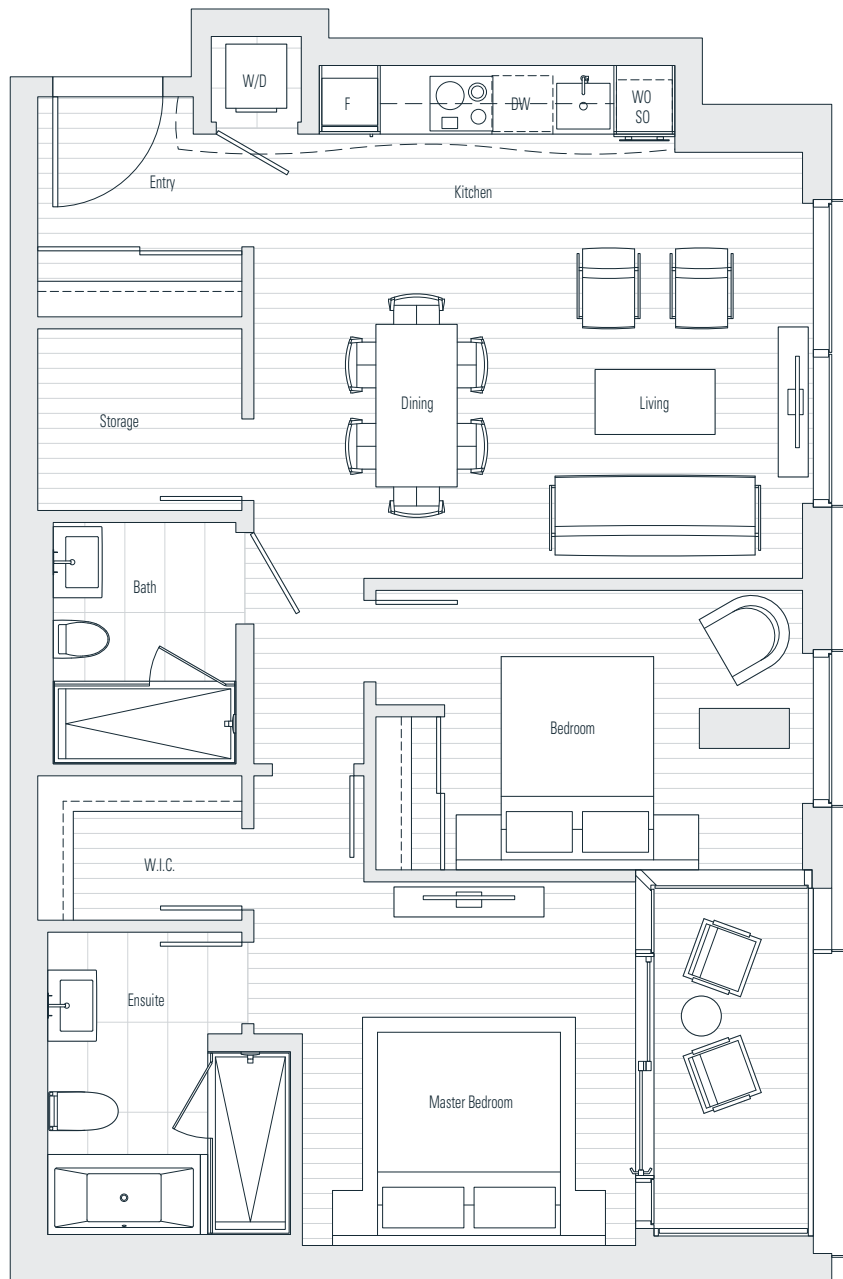

Alberni

by
Kengo
Kuma

隈
研
吾

1705

2 Bedroom
1,131 sf

← N Floor 17

Dimensions, sizes, specifications, layouts and materials are approximate only and subject to change without notice. Interior square footage is combined with balcony square footage and included in total advertised square footage of the homes. Japanese garden sizes / configurations and façade panel locations are approximate and vary depending on the home. Not all homes have Japanese Gardens or soaking tubs. Please ask sales representative for details. E. & O. E.