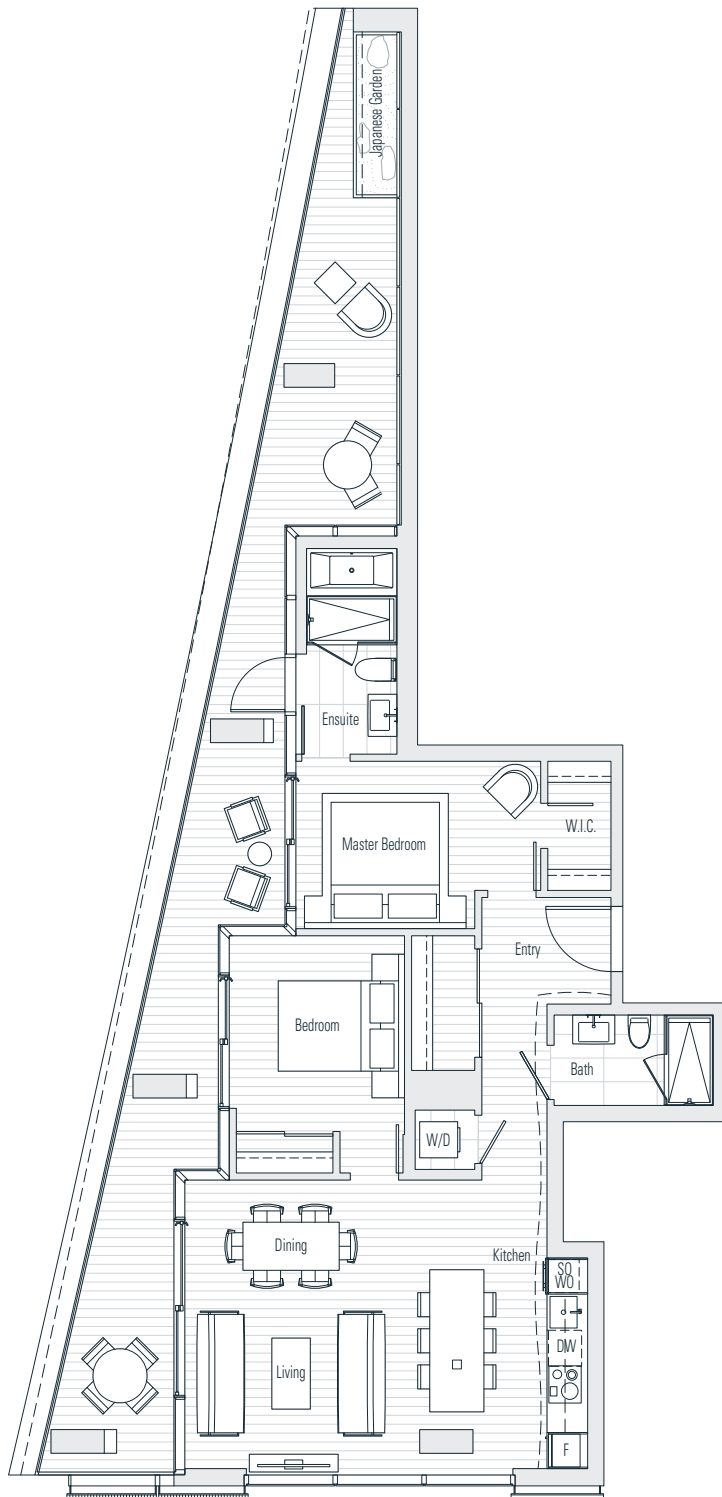

# Alberni

by  
Kengo  
Kuma

隈  
研  
吾

## 1802

2 Bedroom  
1,510 sf

← N Floor 18

Dimensions, sizes, specifications, layouts and materials are approximate only and subject to change without notice.  
Interior square footage is combined with balcony square footage and included in total advertised square footage of the homes.  
Japanese garden sizes / configurations and façade panel locations are approximate and vary depending on the home.  
Not all homes have Japanese Gardens or soaking tubs. Please ask sales representative for details. E. & O. E.