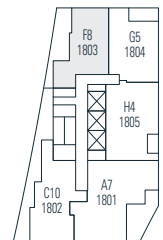

Alberni

by
Kengo
Kuma

隈
研
吾

1803

2 Bedroom
1,124 sf

← N Floor 18