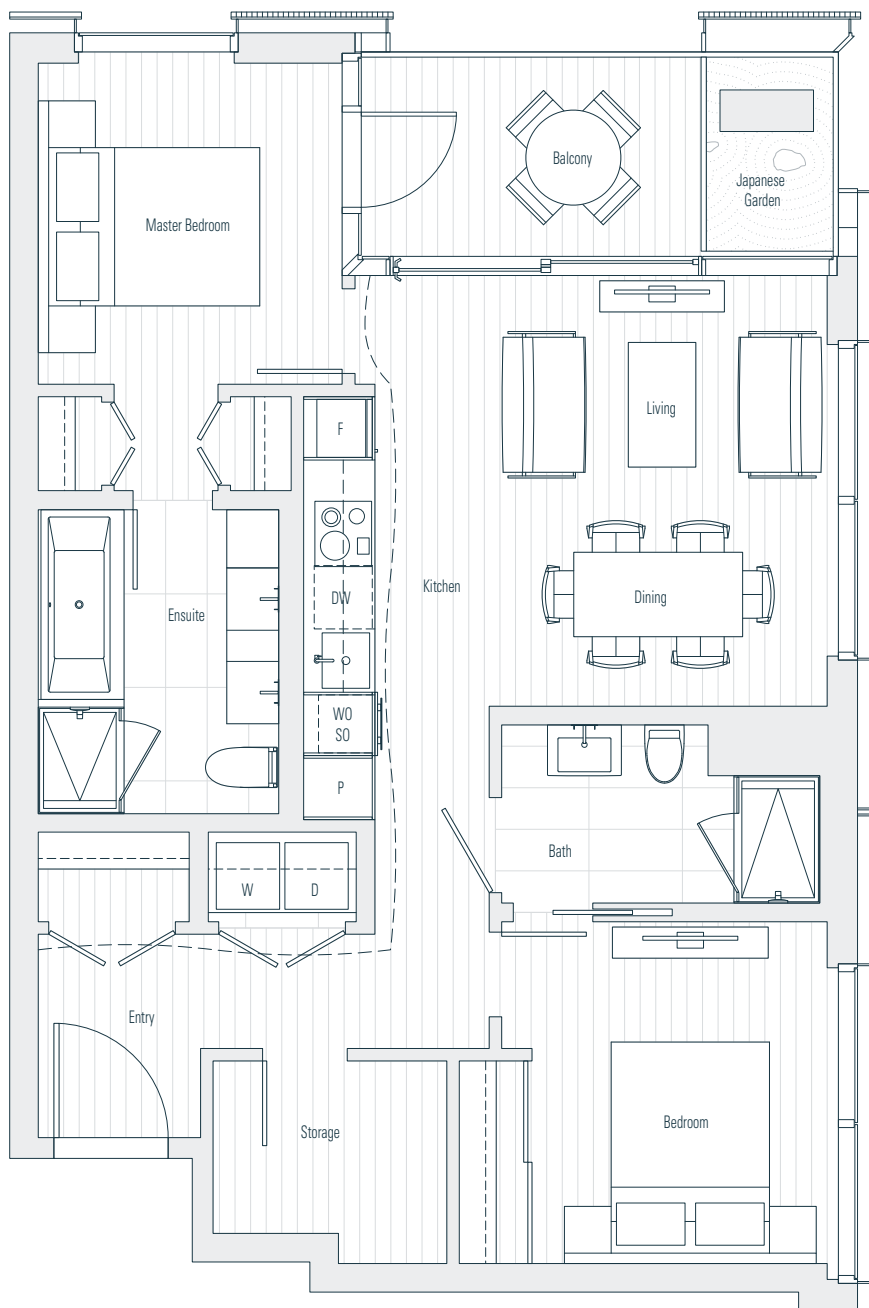

Alberni

by
Kengo
Kuma

隈
研
吾

1804

2 Bedroom
995 sf

← N Floor 18

Dimensions, sizes, specifications, layouts and materials are approximate only and subject to change without notice. Interior square footage is combined with balcony square footage and included in total advertised square footage of the homes. Japanese garden sizes / configurations and façade panel locations are approximate and vary depending on the home. Not all homes have Japanese Gardens or soaking tubs. Please ask sales representative for details. E. & O. E.