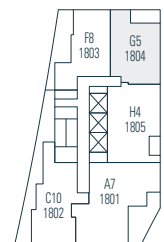

Alberni

by
Kengo
Kuma

隈
研
吾

1804

2 Bedroom
995 sf

← N Floor 18

Dimensions, sizes, specifications, layouts and materials are approximate only and subject to change without notice. Interior square footage is combined with balcony square footage and included in total advertised square footage of the homes. Japanese garden sizes / configurations and façade panel locations are approximate and vary depending on the home. Not all homes have Japanese Gardens or soaking tubs. Please ask sales representative for details. E. & O. E.