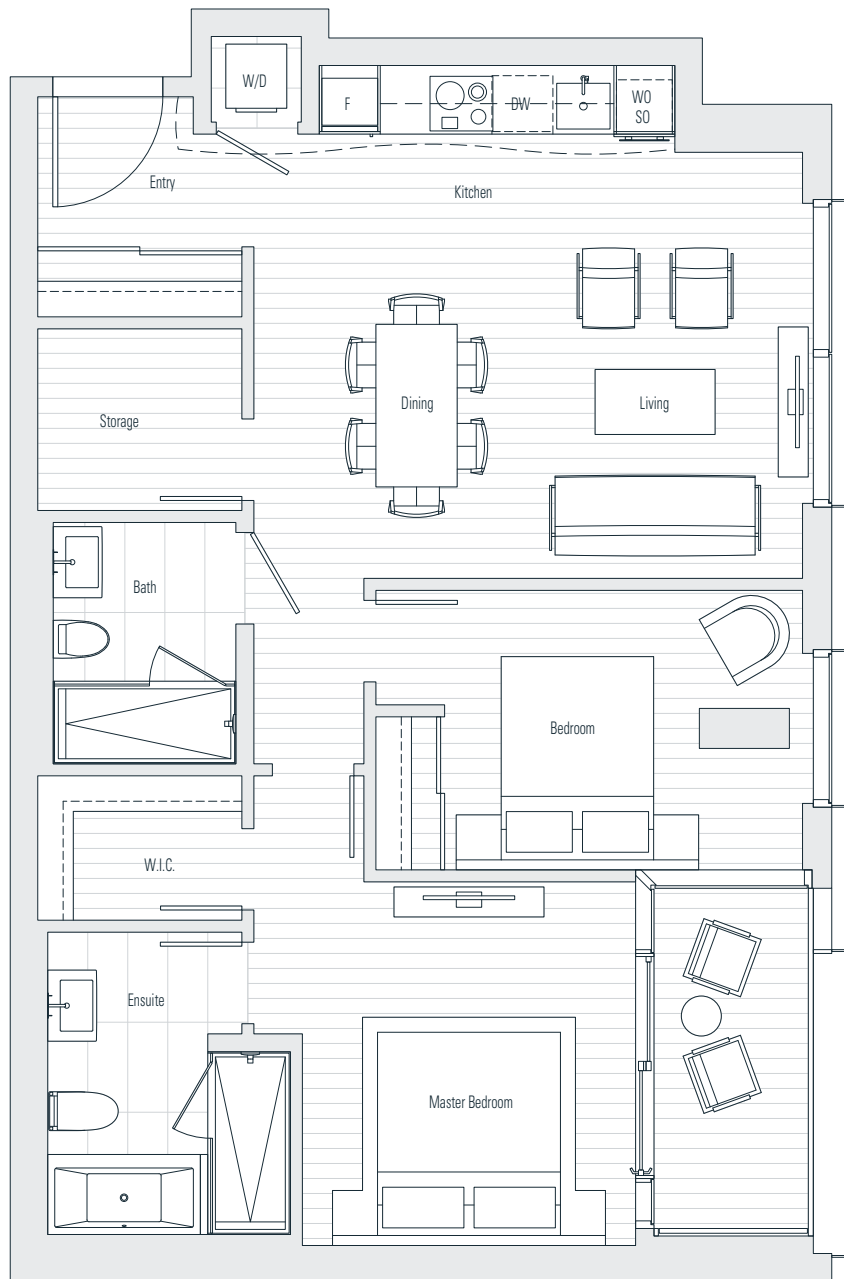

Alberni

by
Kengo
Kuma

隈
研
吾

1805

2 Bedroom
1,131 sf

← N Floor 18

Dimensions, sizes, specifications, layouts and materials are approximate only and subject to change without notice. Interior square footage is combined with balcony square footage and included in total advertised square footage of the homes. Japanese garden sizes / configurations and façade panel locations are approximate and vary depending on the home. Not all homes have Japanese Gardens or soaking tubs. Please ask sales representative for details. E. & O. E.