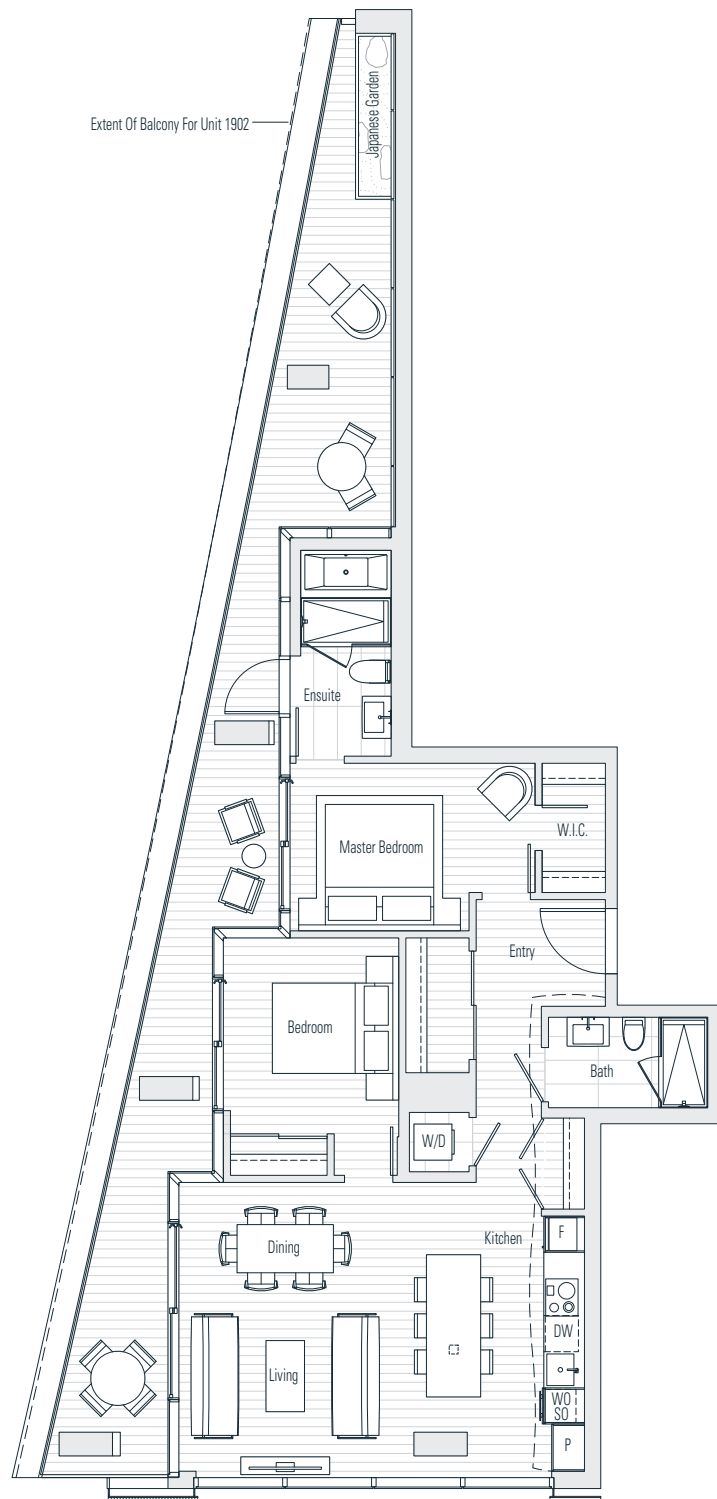

Alberni

by
Kengo
Kuma

隈
研
吾

1902

2 Bedroom
1,504 sf

← N Floor 19

Dimensions, sizes, specifications, layouts and materials are approximate only and subject to change without notice.
Interior square footage is combined with balcony square footage and included in total advertised square footage of the homes.
Japanese garden sizes / configurations and façade panel locations are approximate and vary depending on the home.
Not all homes have Japanese Gardens or soaking tubs. Please ask sales representative for details. E. & O. E.