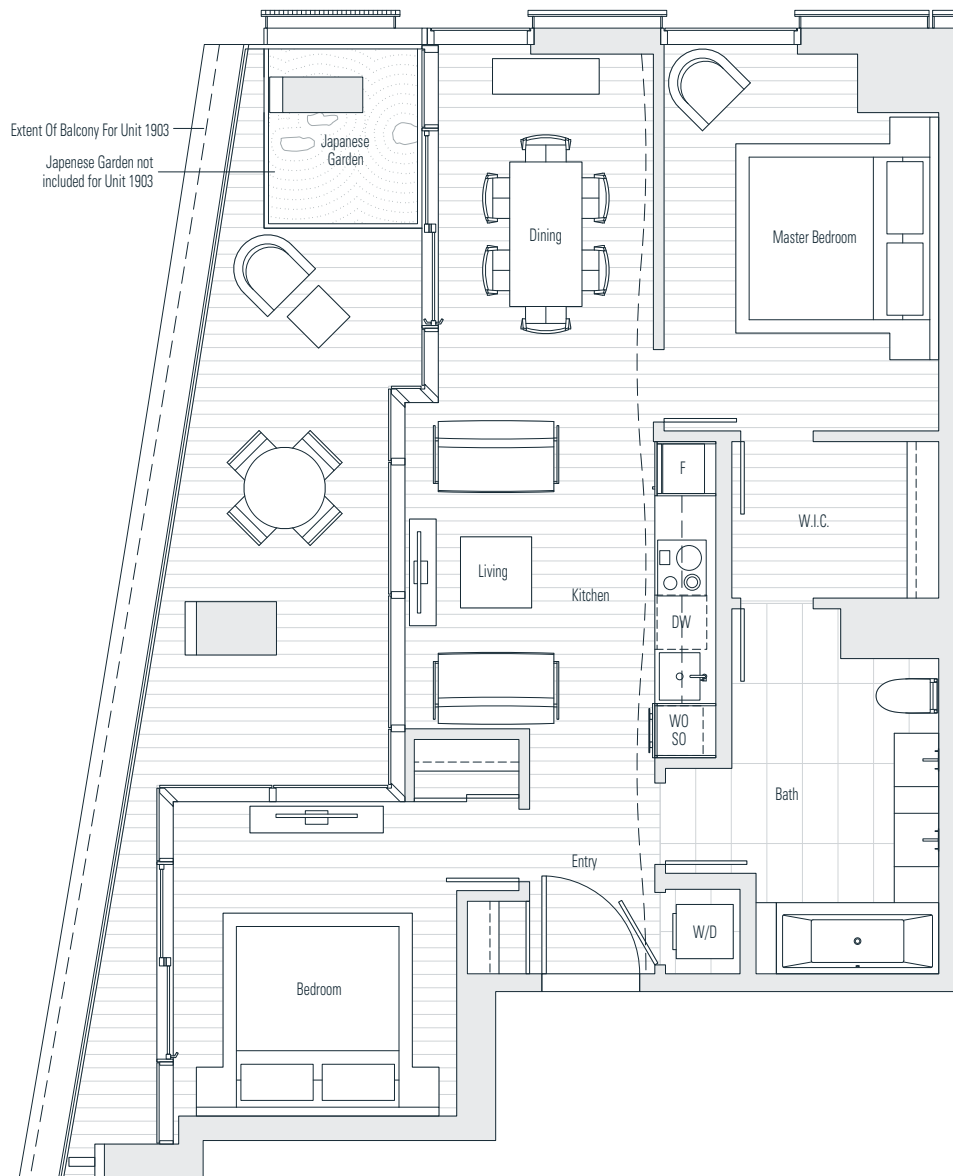

Alberni

by
Kengo
Kuma

隈
研
吾

1903

2 Bedroom
1,105 sf

← N Floor 19