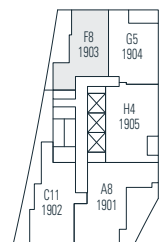

Alberni

by
Kengo
Kuma

隈
研
吾

1903

2 Bedroom
1,105 sf

← N Floor 19