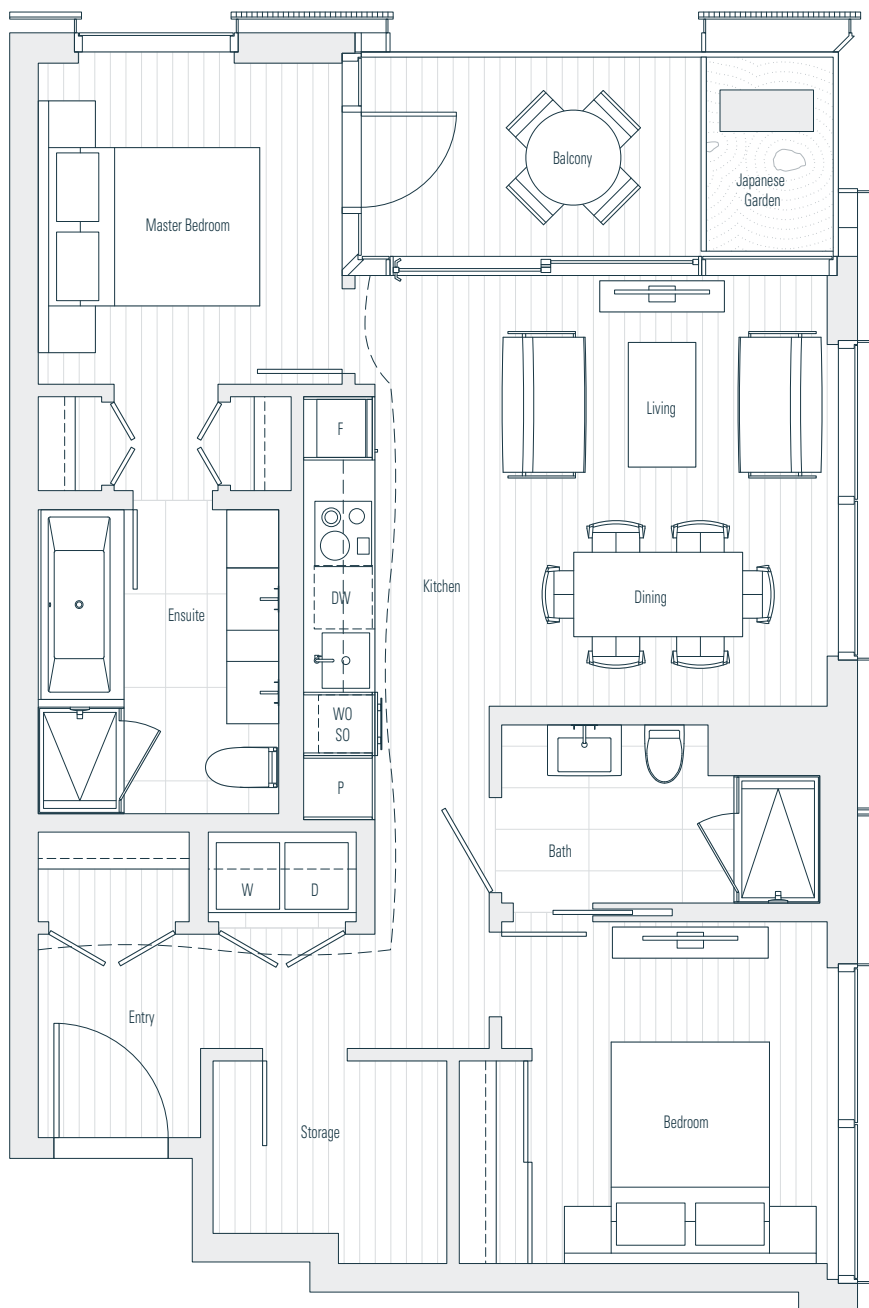

Alberni

by
Kengo
Kuma

隈
研
吾

1904

2 Bedroom
998 sf

← N Floor 19

Dimensions, sizes, specifications, layouts and materials are approximate only and subject to change without notice.
Interior square footage is combined with balcony square footage and included in total advertised square footage of the homes.
Japanese garden sizes / configurations and façade panel locations are approximate and vary depending on the home.
Not all homes have Japanese Gardens or soaking tubs. Please ask sales representative for details. E. & O. E.