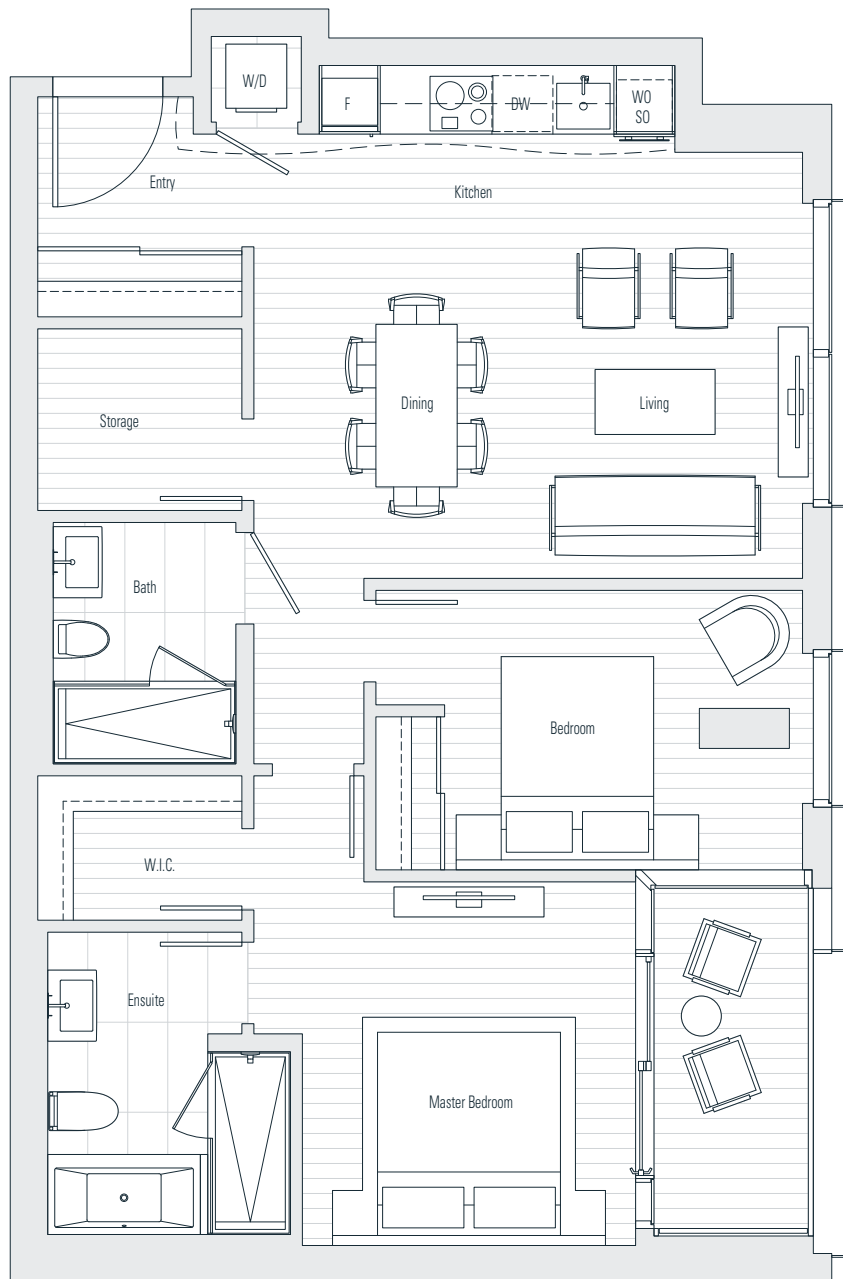

## 1905

2 Bedroom  
1,132 sf

← N Floor 19

Dimensions, sizes, specifications, layouts and materials are approximate only and subject to change without notice. Interior square footage is combined with balcony square footage and included in total advertised square footage of the homes. Japanese garden sizes / configurations and façade panel locations are approximate and vary depending on the home. Not all homes have Japanese Gardens or soaking tubs. Please ask sales representative for details. E. & O. E.