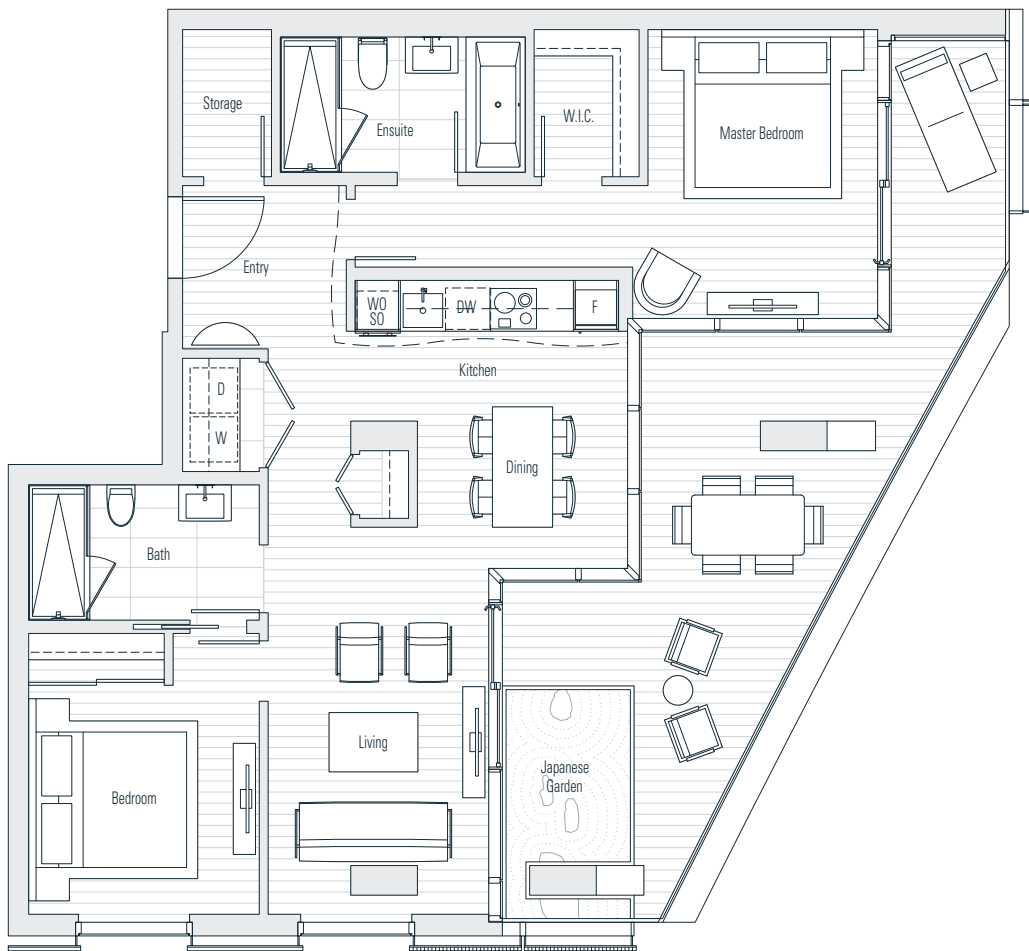

Alberni

by
Kengo
Kuma

隈
研
吾

2001

2 Bedroom
1,474 sf

← N Floor 20

Dimensions, sizes, specifications, layouts and materials are approximate only and subject to change without notice. Interior square footage is combined with balcony square footage and included in total advertised square footage of the homes. Japanese garden sizes / configurations and façade panel locations are approximate and vary depending on the home. Not all homes have Japanese Gardens or soaking tubs. Please ask sales representative for details. E. & O. E.