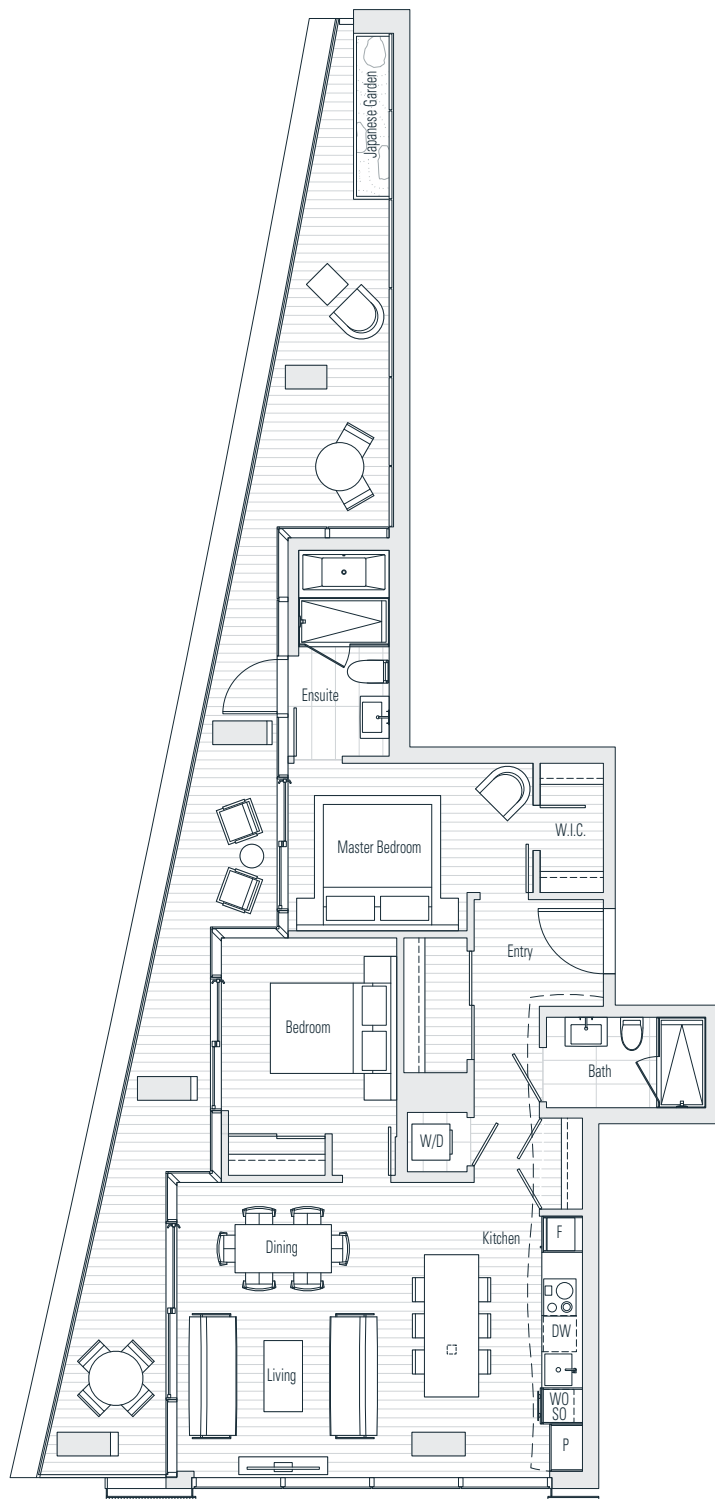

# Alberni

by  
Kengo  
Kuma

隈  
研  
吾

## 2002

2 Bedroom  
1,540 sf

← N Floor 20

Dimensions, sizes, specifications, layouts and materials are approximate only and subject to change without notice.  
Interior square footage is combined with balcony square footage and included in total advertised square footage of the homes.  
Japanese garden sizes / configurations and façade panel locations are approximate and vary depending on the home.  
Not all homes have Japanese Gardens or soaking tubs. Please ask sales representative for details. E. & O. E.