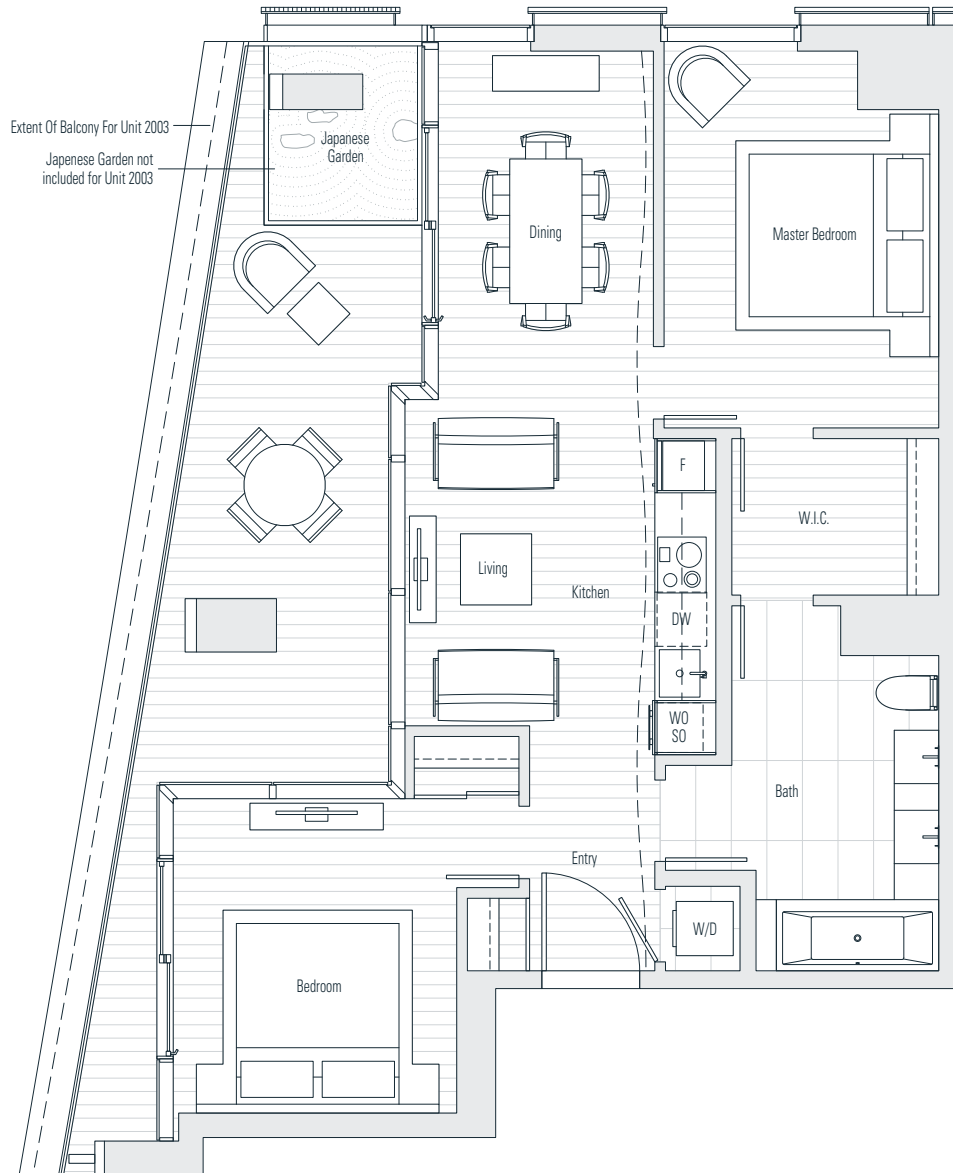

Alberni

by
Kengo
Kuma

隈
研
吾

2003

2 Bedroom
1,097 sf

← N Floor 20

Dimensions, sizes, specifications, layouts and materials are approximate only and subject to change without notice. Interior square footage is combined with balcony square footage and included in total advertised square footage of the homes. Japanese garden sizes / configurations and façade panel locations are approximate and vary depending on the home. Not all homes have Japanese Gardens or soaking tubs. Please ask sales representative for details. E. & O. E.