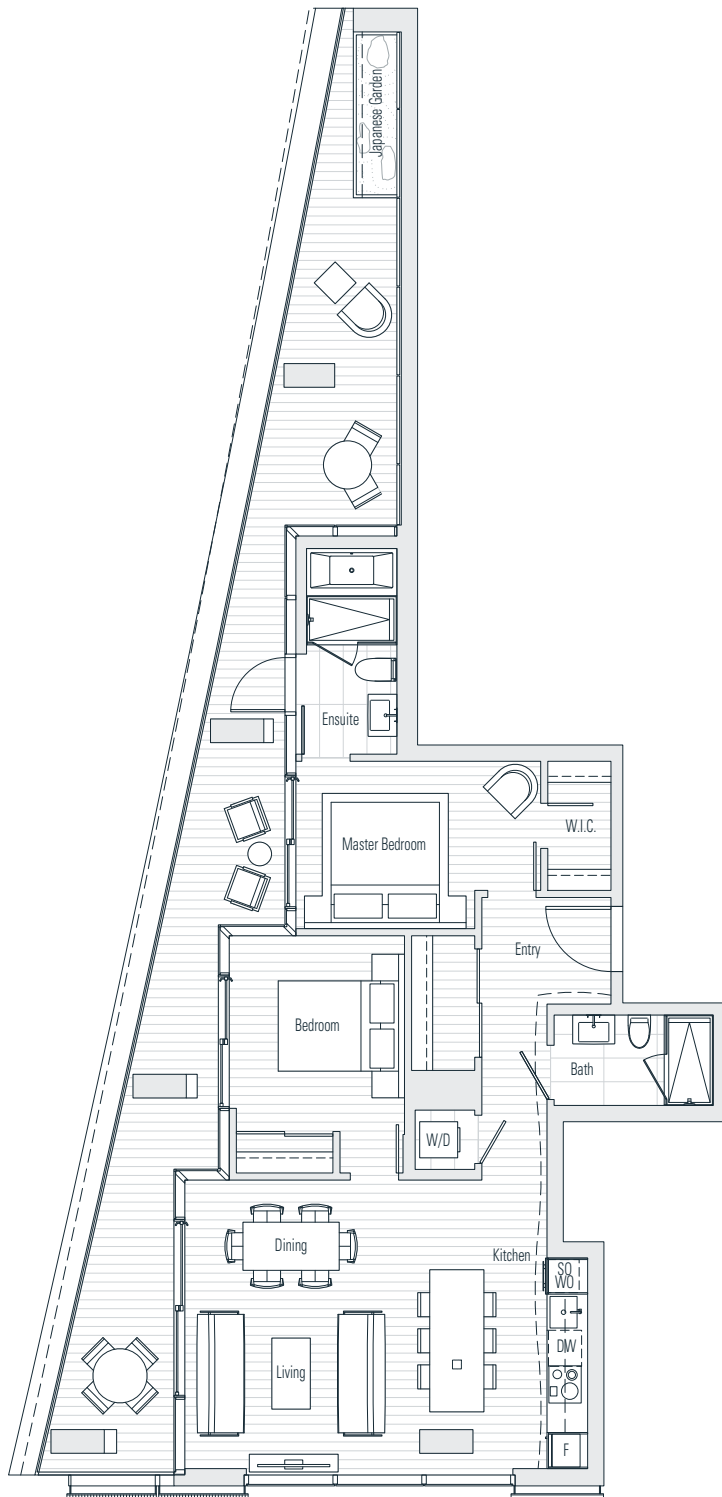

Alberni

by
Kengo
Kuma

隈
研
吾

2102

2 Bedroom
1,523 sf

← N Floor 21

Dimensions, sizes, specifications, layouts and materials are approximate only and subject to change without notice. Interior square footage is combined with balcony square footage and included in total advertised square footage of the homes. Japanese garden sizes / configurations and façade panel locations are approximate and vary depending on the home. Not all homes have Japanese Gardens or soaking tubs. Please ask sales representative for details. E. & O. E.