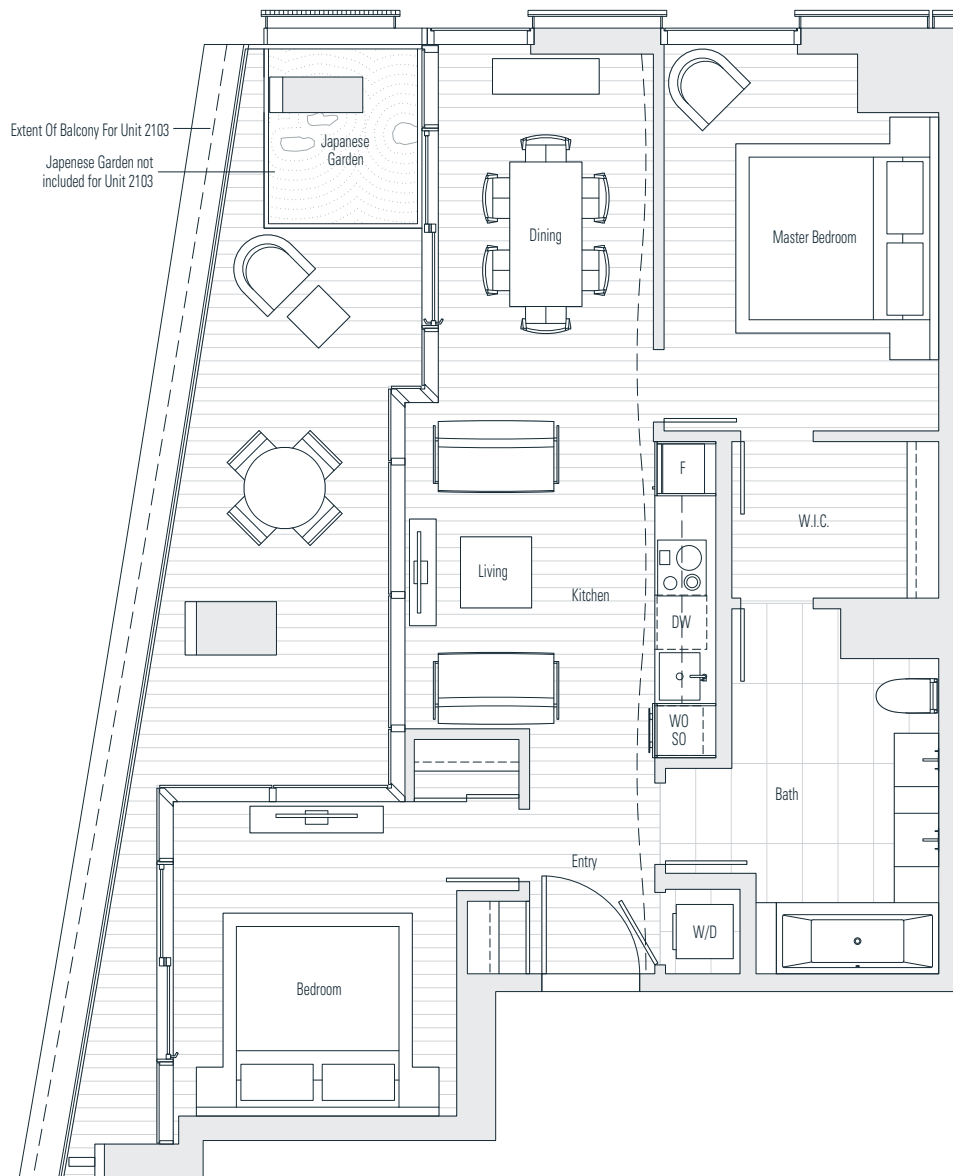

Alberni

by
Kengo
Kuma

隈
研
吾

2103

2 Bedroom
1,100 sf

← N Floor 21

Dimensions, sizes, specifications, layouts and materials are approximate only and subject to change without notice. Interior square footage is combined with balcony square footage and included in total advertised square footage of the homes. Japanese garden sizes / configurations and façade panel locations are approximate and vary depending on the home. Not all homes have Japanese Gardens or soaking tubs. Please ask sales representative for details. E. & O. E.