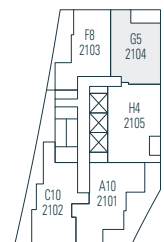

Alberni

by
Kengo
Kuma

隈
研
吾

2104

2 Bedroom
998 sf

← N Floor 21

Dimensions, sizes, specifications, layouts and materials are approximate only and subject to change without notice.
Interior square footage is combined with balcony square footage and included in total advertised square footage of the homes.
Japanese garden sizes / configurations and façade panel locations are approximate and vary depending on the home.
Not all homes have Japanese Gardens or soaking tubs. Please ask sales representative for details. E. & O. E.