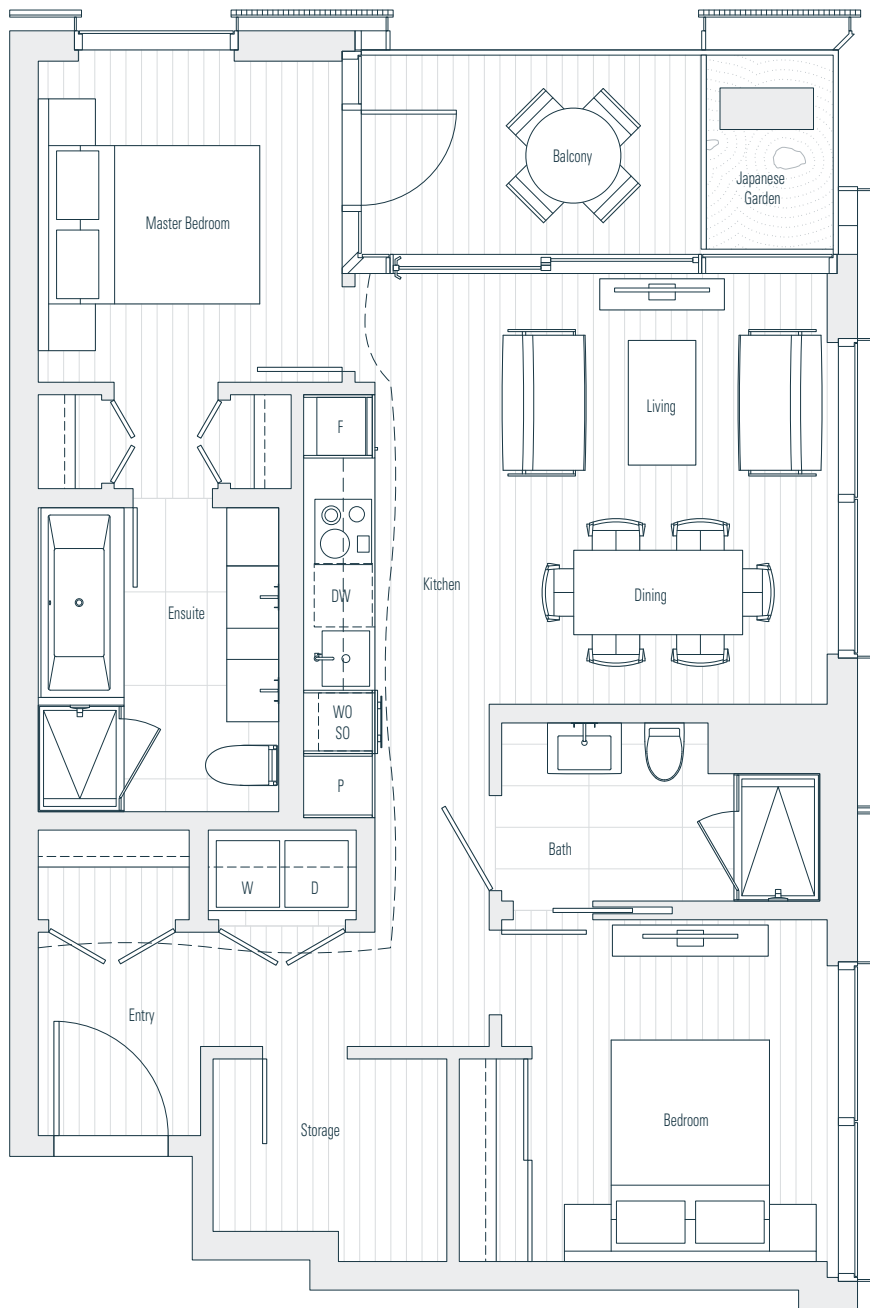

Alberni

by
Kengo
Kuma

隈
研
吾

2104

2 Bedroom
998 sf

← N Floor 21

Dimensions, sizes, specifications, layouts and materials are approximate only and subject to change without notice.
Interior square footage is combined with balcony square footage and included in total advertised square footage of the homes.
Japanese garden sizes / configurations and façade panel locations are approximate and vary depending on the home.
Not all homes have Japanese Gardens or soaking tubs. Please ask sales representative for details. E. & O. E.