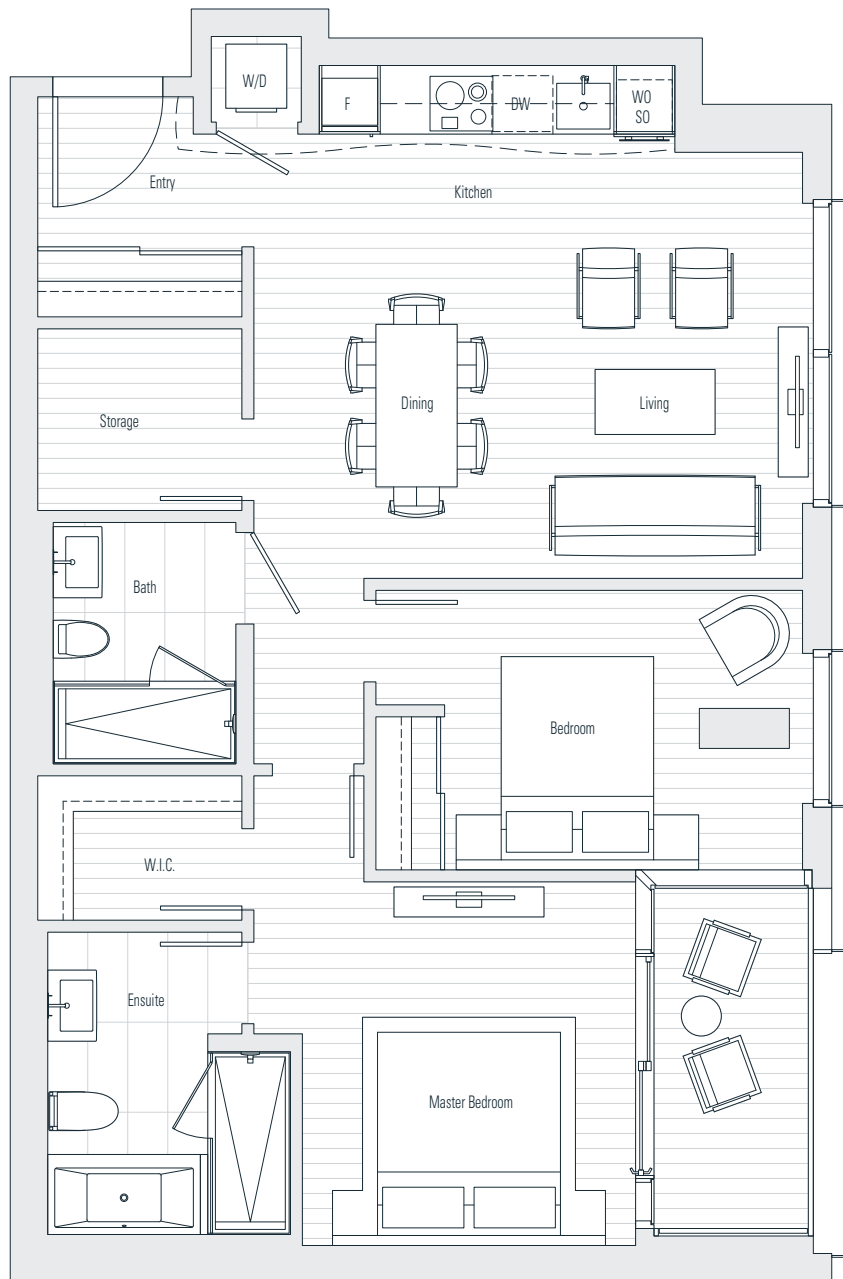

Alberni

by
Kengo
Kuma

隈
研
吾

2105

2 Bedroom
1,141 sf

← N Floor 21

Dimensions, sizes, specifications, layouts and materials are approximate only and subject to change without notice. Interior square footage is combined with balcony square footage and included in total advertised square footage of the homes. Japanese garden sizes / configurations and façade panel locations are approximate and vary depending on the home. Not all homes have Japanese Gardens or soaking tubs. Please ask sales representative for details. E. & O. E.