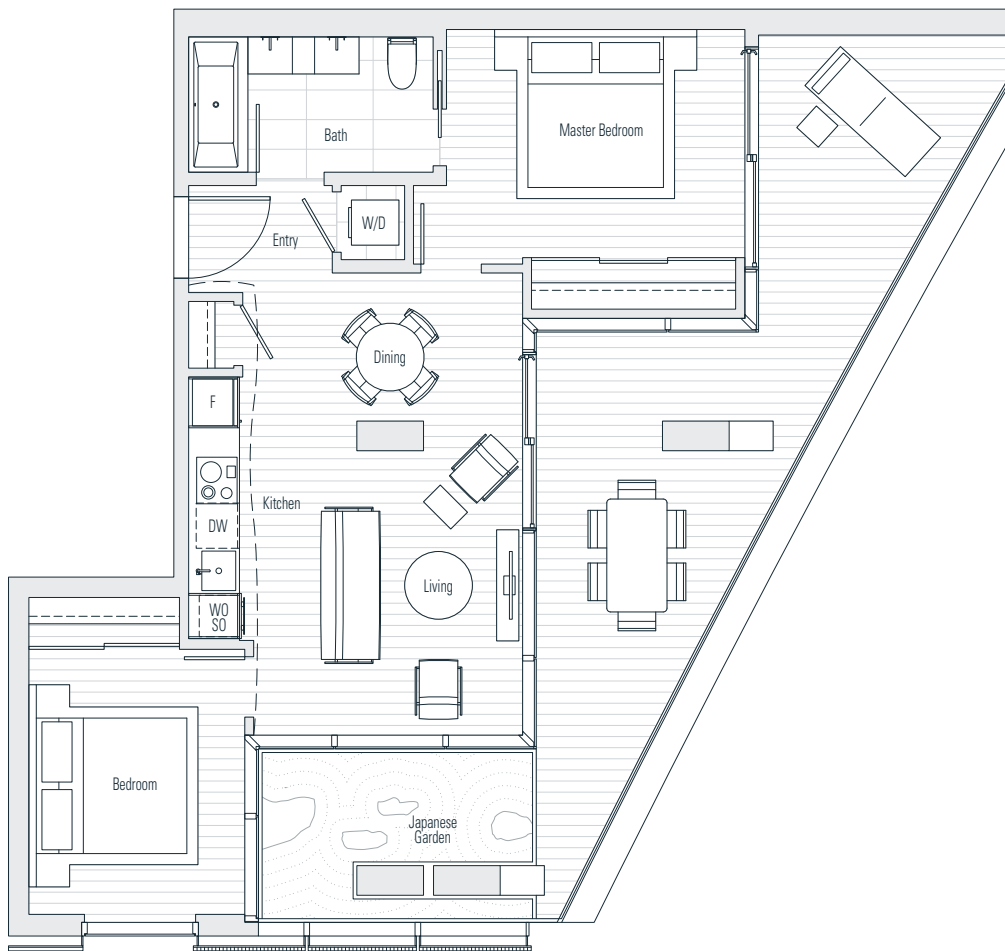

Alberni

by
Kengo
Kuma

隈
研
吾

2201

2 Bedroom
1,275 sf

← N Floor 22

Dimensions, sizes, specifications, layouts and materials are approximate only and subject to change without notice. Interior square footage is combined with balcony square footage and included in total advertised square footage of the homes. Japanese garden sizes / configurations and façade panel locations are approximate and vary depending on the home. Not all homes have Japanese Gardens or soaking tubs. Please ask sales representative for details. E. & O. E.