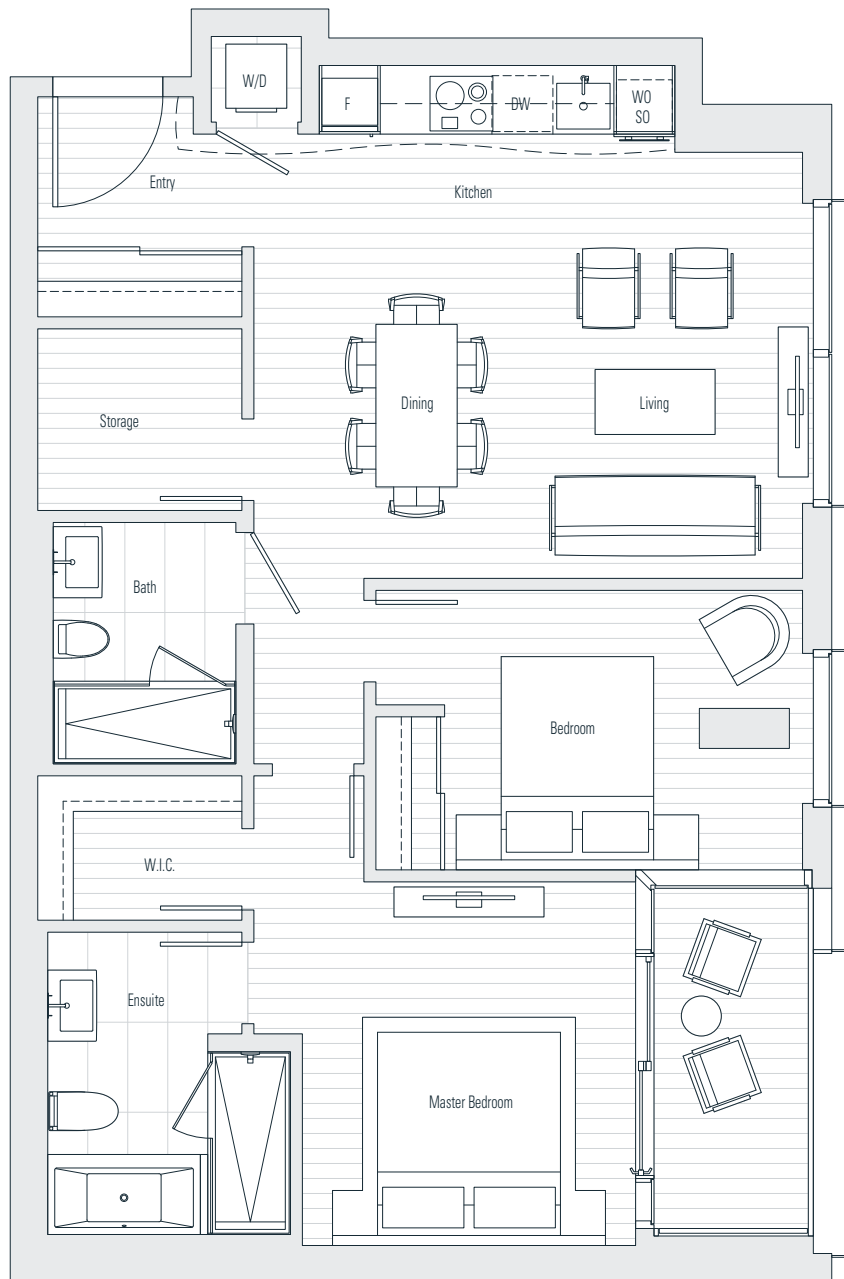

## 2205

2 Bedroom  
1,142 sf

← N Floor 22

Dimensions, sizes, specifications, layouts and materials are approximate only and subject to change without notice. Interior square footage is combined with balcony square footage and included in total advertised square footage of the homes. Japanese garden sizes / configurations and façade panel locations are approximate and vary depending on the home. Not all homes have Japanese Gardens or soaking tubs. Please ask sales representative for details. E. & O. E.