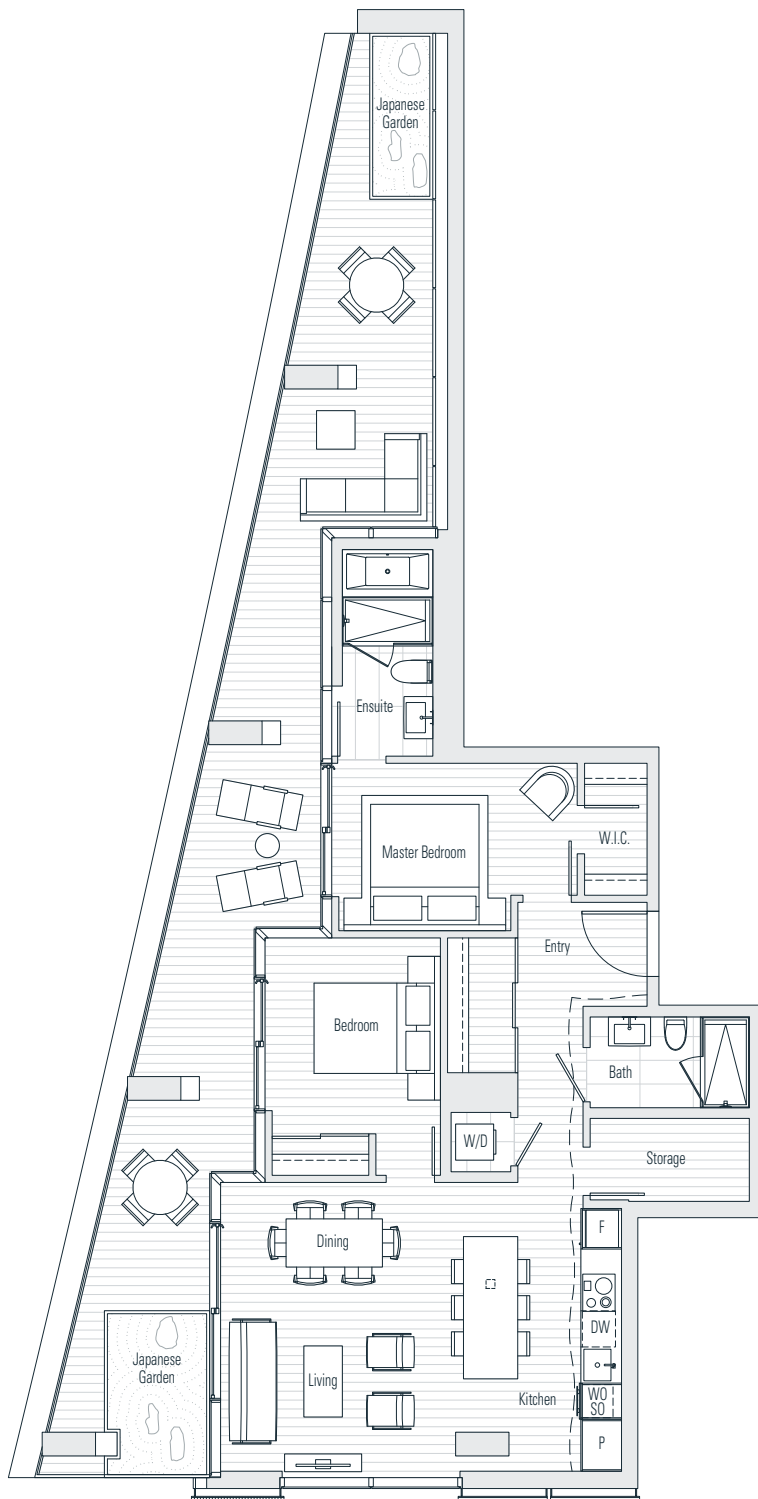

Alberni

by
Kengo
Kuma

隈
研
吾

2302

2 Bedroom
1,702 sf

← N Floor 23

Dimensions, sizes, specifications, layouts and materials are approximate only and subject to change without notice. Interior square footage is combined with balcony square footage and included in total advertised square footage of the homes. Japanese garden sizes / configurations and façade panel locations are approximate and vary depending on the home. Not all homes have Japanese Gardens or soaking tubs. Please ask sales representative for details. E. & O. E.