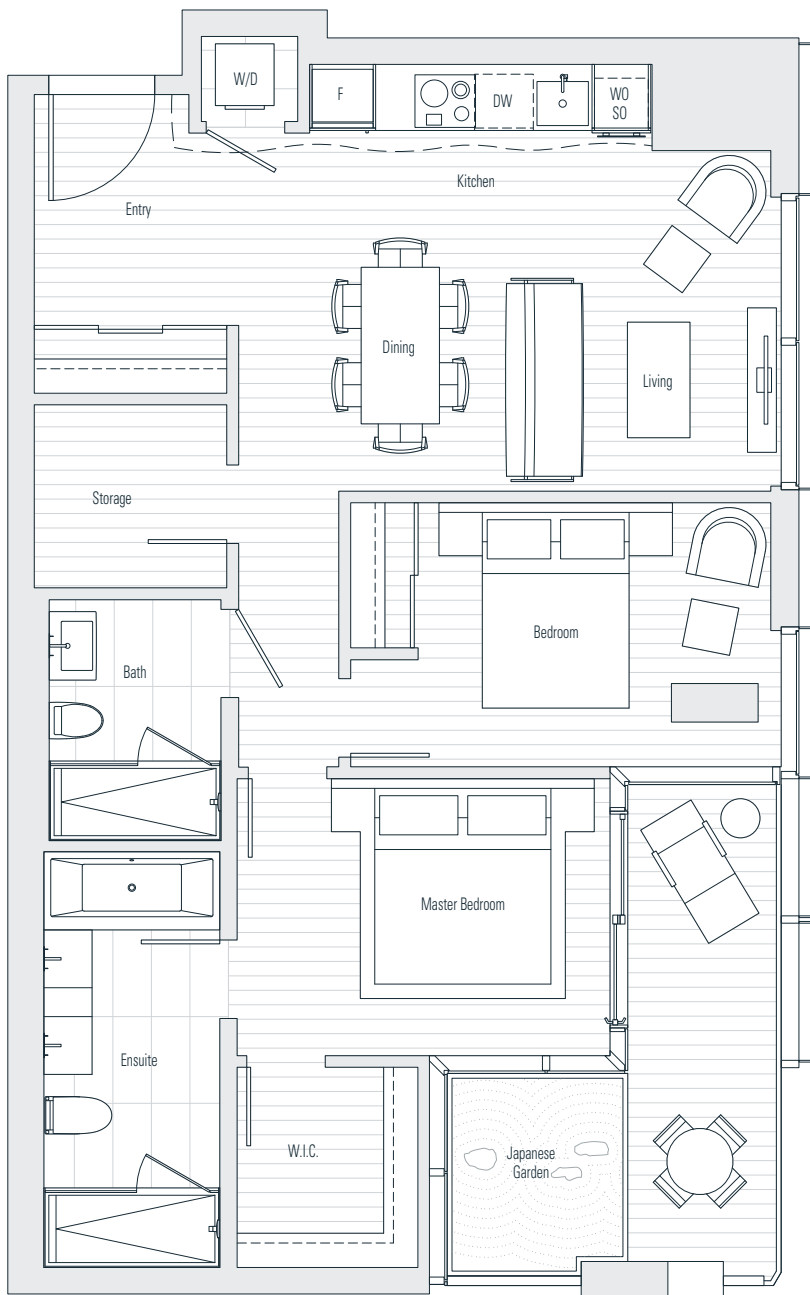

Alberni

by
Kengo
Kuma

隈
研
吾

2304

2 Bedroom
1,155 sf

← N Floor 23

Dimensions, sizes, specifications, layouts and materials are approximate only and subject to change without notice. Interior square footage is combined with balcony square footage and included in total advertised square footage of the homes. Japanese garden sizes / configurations and façade panel locations are approximate and vary depending on the home. Not all homes have Japanese Gardens or soaking tubs. Please ask sales representative for details. E. & O. E.