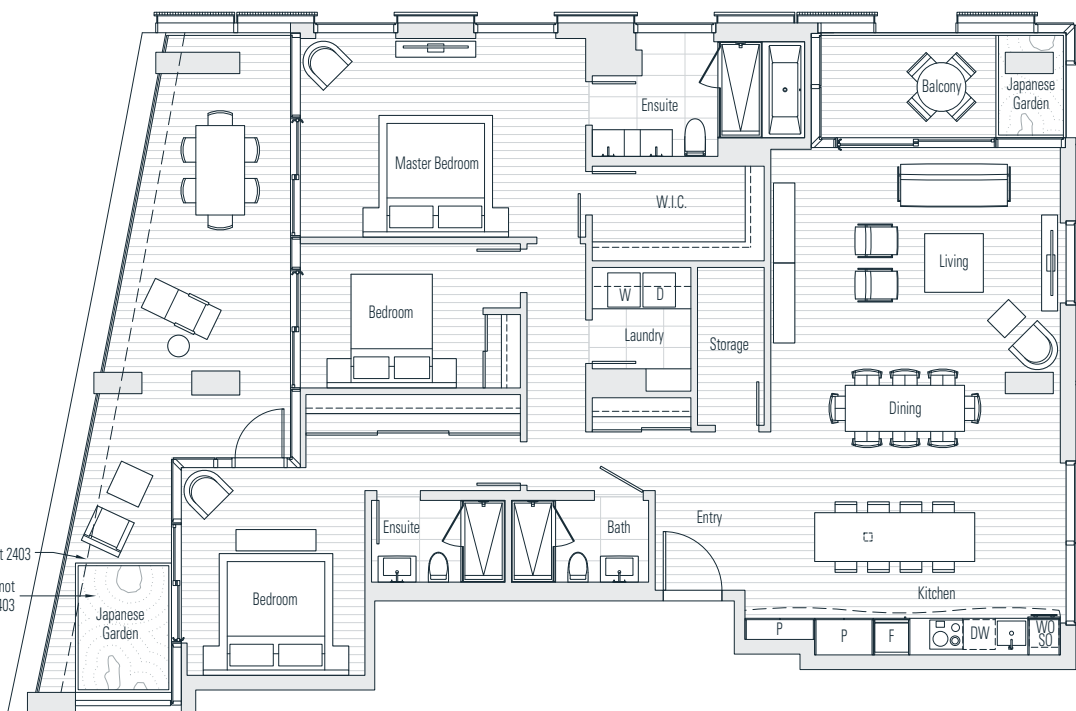

## 2403

3 Bedroom  
2,183 sf

← N Floor 24

Dimensions, sizes, specifications, layouts and materials are approximate only and subject to change without notice.  
Interior square footage is combined with balcony square footage and included in total advertised square footage of the homes.  
Japanese garden sizes / configurations and façade panel locations are approximate and vary depending on the home.  
Not all homes have Japanese Gardens or soaking tubs. Please ask sales representative for details. E. & O. E.