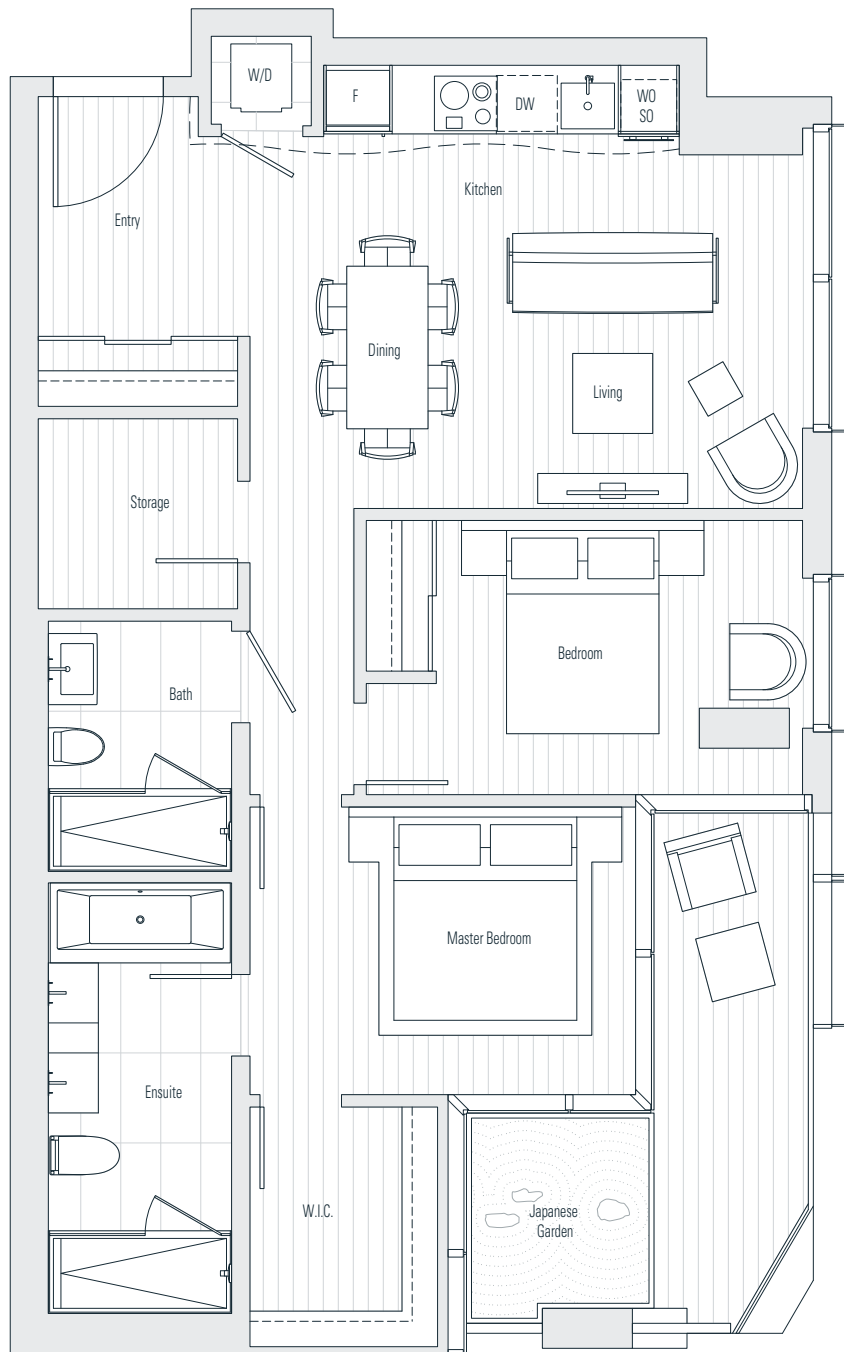

Alberni

by
Kengo
Kuma

隈
研
吾

2404

2 Bedroom
1,165 sf

← N Floor 24

Dimensions, sizes, specifications, layouts and materials are approximate only and subject to change without notice. Interior square footage is combined with balcony square footage and included in total advertised square footage of the homes. Japanese garden sizes / configurations and façade panel locations are approximate and vary depending on the home. Not all homes have Japanese Gardens or soaking tubs. Please ask sales representative for details. E. & O. E.