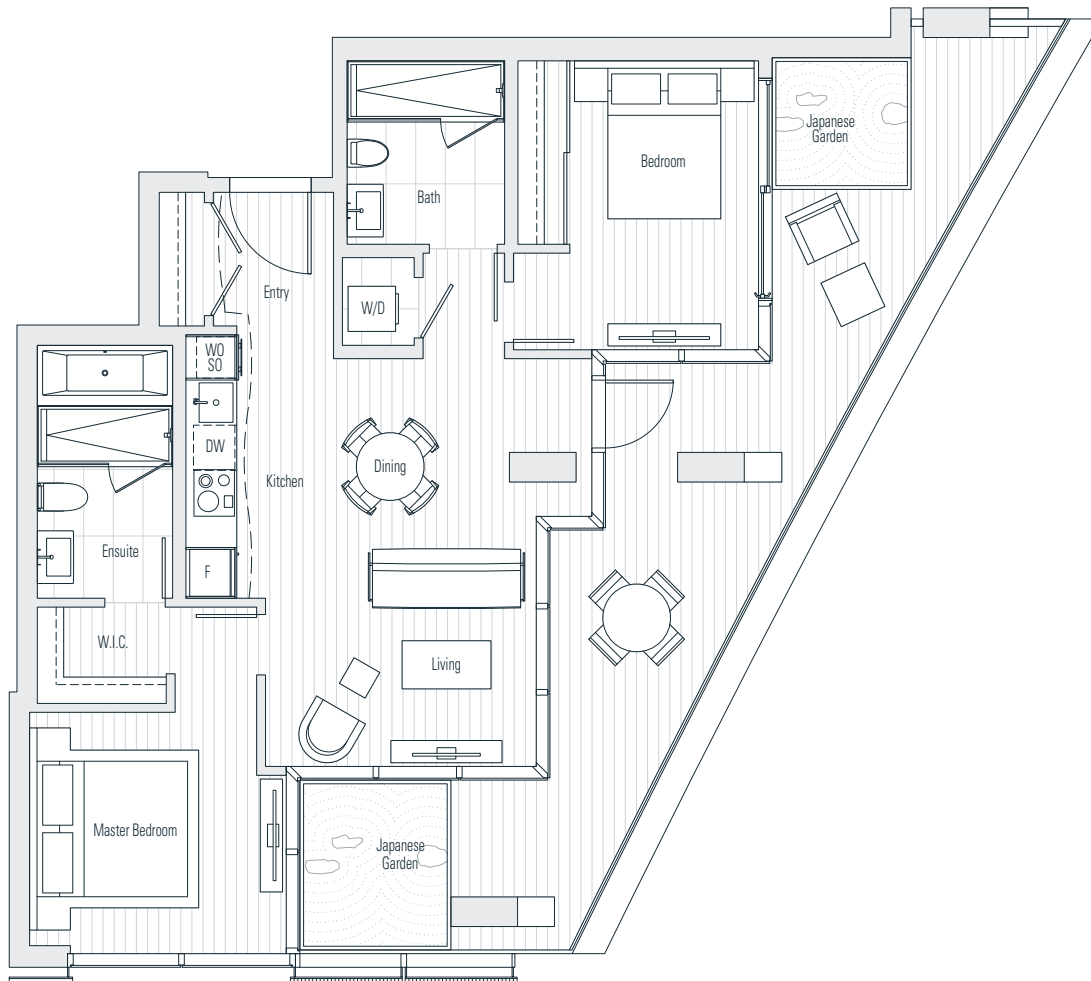

Alberni

by
Kengo
Kuma

隈
研
吾

2501

2 Bedroom
1,315 sf

← N Floor 25

Dimensions, sizes, specifications, layouts and materials are approximate only and subject to change without notice. Interior square footage is combined with balcony square footage and included in total advertised square footage of the homes. Japanese garden sizes / configurations and façade panel locations are approximate and vary depending on the home. Not all homes have Japanese Gardens or soaking tubs. Please ask sales representative for details. E. & O. E.