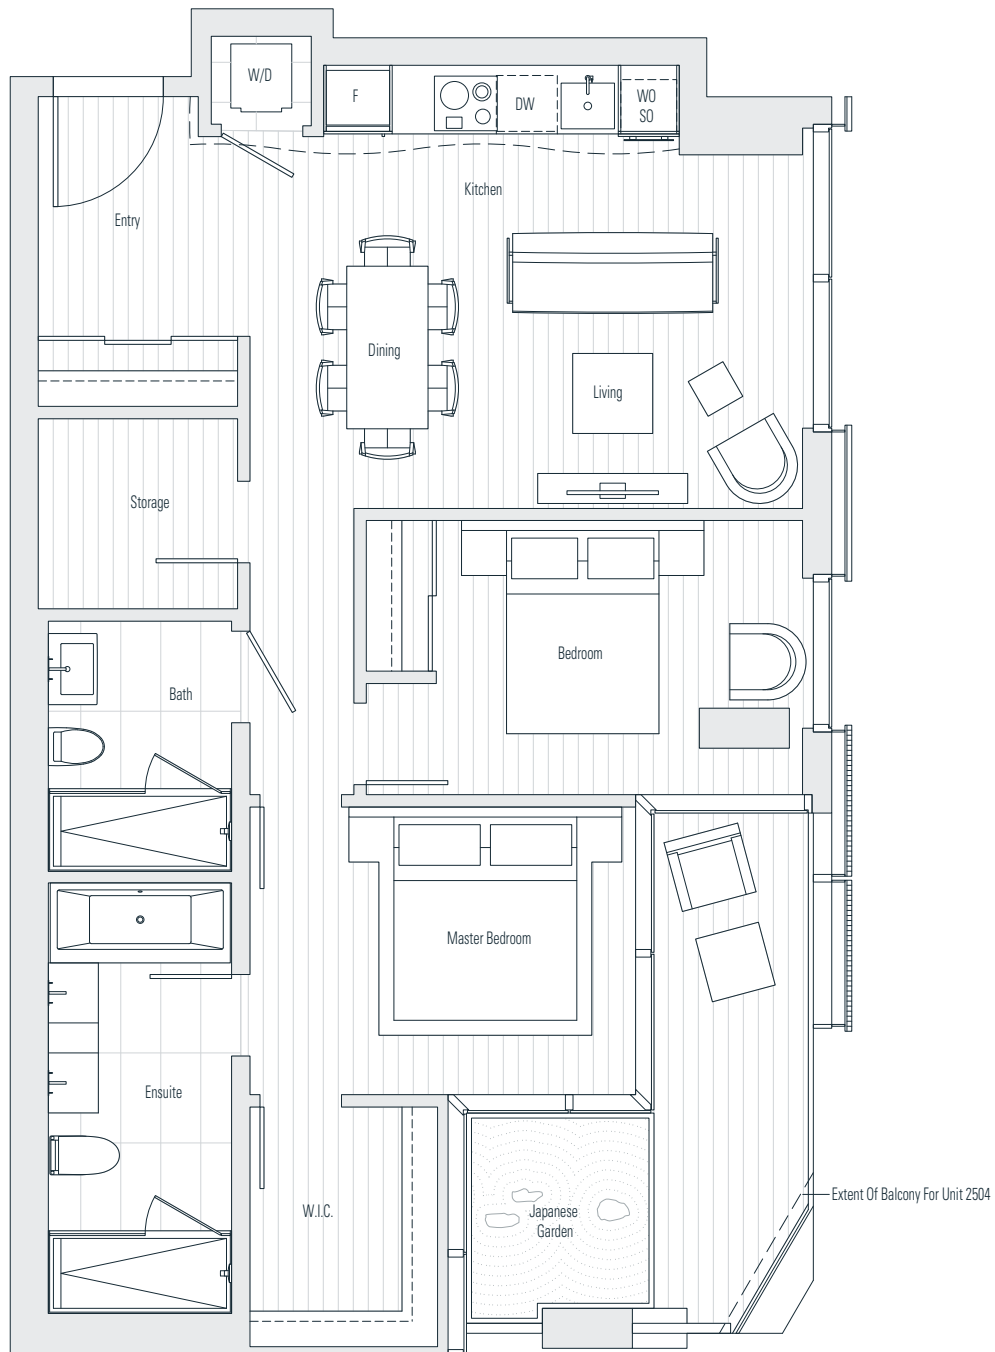

## 2504

2 Bedroom  
1,153 sf

↙ N Floor 25

Dimensions, sizes, specifications, layouts and materials are approximate only and subject to change without notice. Interior square footage is combined with balcony square footage and included in total advertised square footage of the homes. Japanese garden sizes / configurations and façade panel locations are approximate and vary depending on the home. Not all homes have Japanese Gardens or soaking tubs. Please ask sales representative for details. E. & O. E.