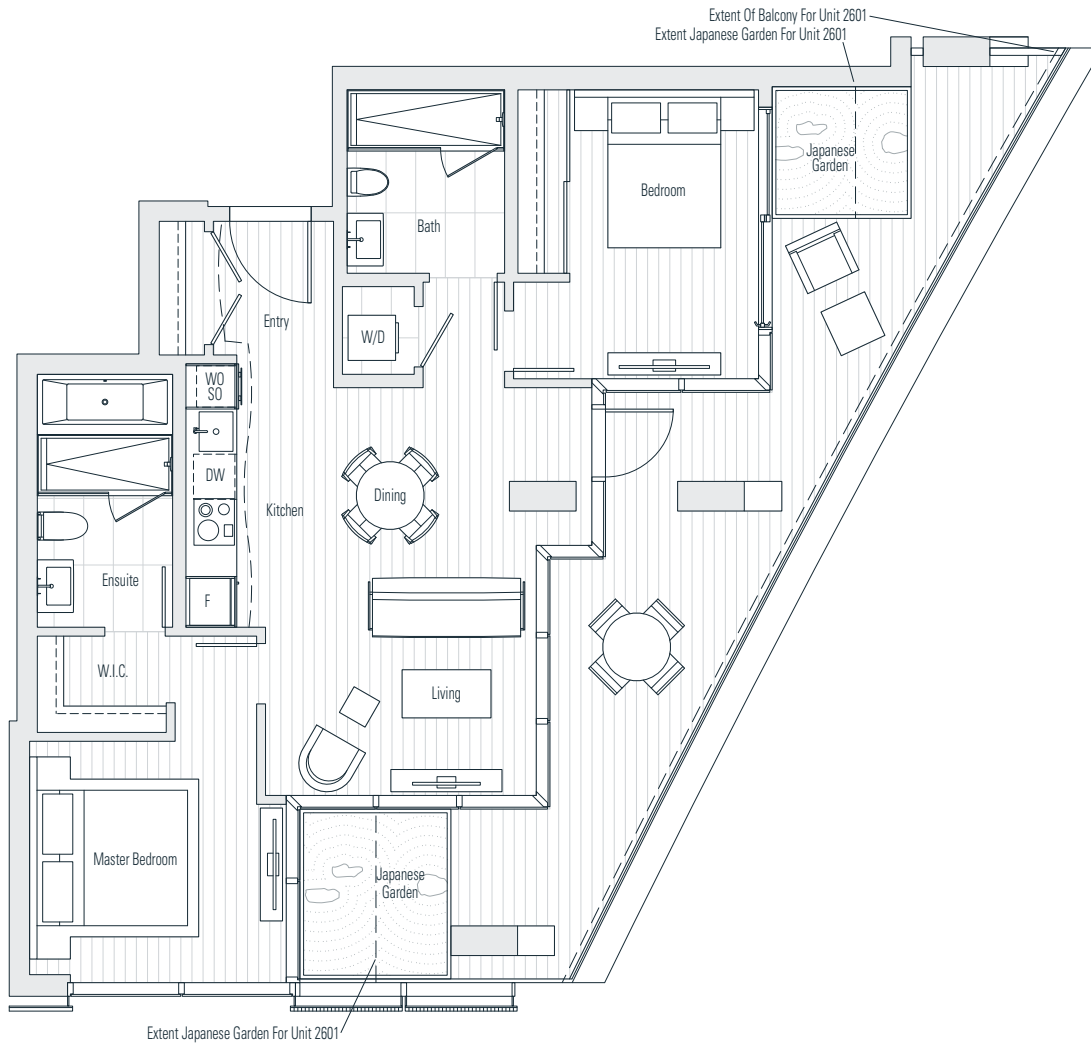

Alberni

by
Kengo
Kuma

隈
研
吾

2601

2 Bedroom
1,239 sf

← N Floor 26

Dimensions, sizes, specifications, layouts and materials are approximate only and subject to change without notice. Interior square footage is combined with balcony square footage and included in total advertised square footage of the homes. Japanese garden sizes / configurations and façade panel locations are approximate and vary depending on the home. Not all homes have Japanese Gardens or soaking tubs. Please ask sales representative for details. E. & O. E.