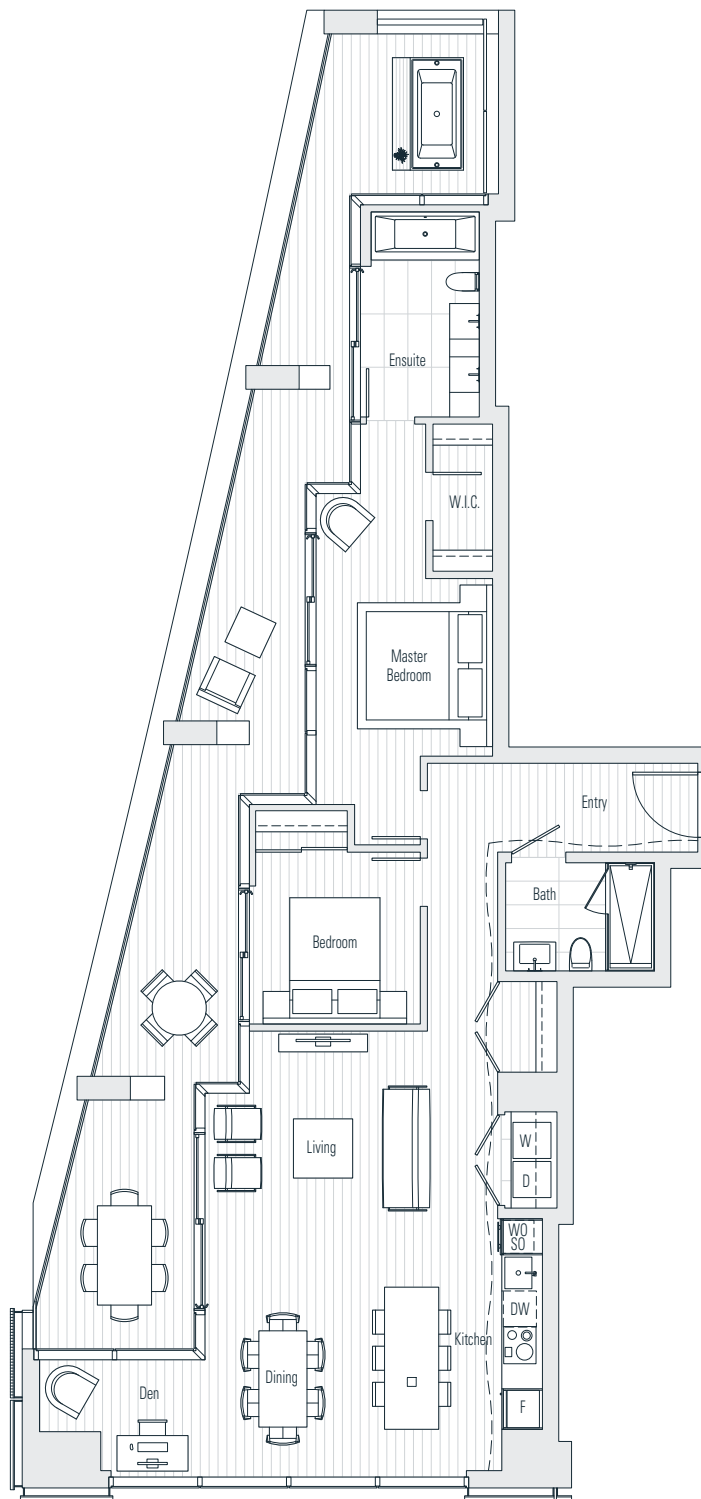

# Alberni

by  
Kengo  
Kuma

隈  
研  
吾

## 2602

2 Bedroom  
1,794 sf

⤵ N Floor 26

Dimensions, sizes, specifications, layouts and materials are approximate only and subject to change without notice. Interior square footage is combined with balcony square footage and included in total advertised square footage of the homes. Japanese garden sizes / configurations and façade panel locations are approximate and vary depending on the home. Not all homes have Japanese Gardens or soaking tubs. Please ask sales representative for details. E. & O. E.