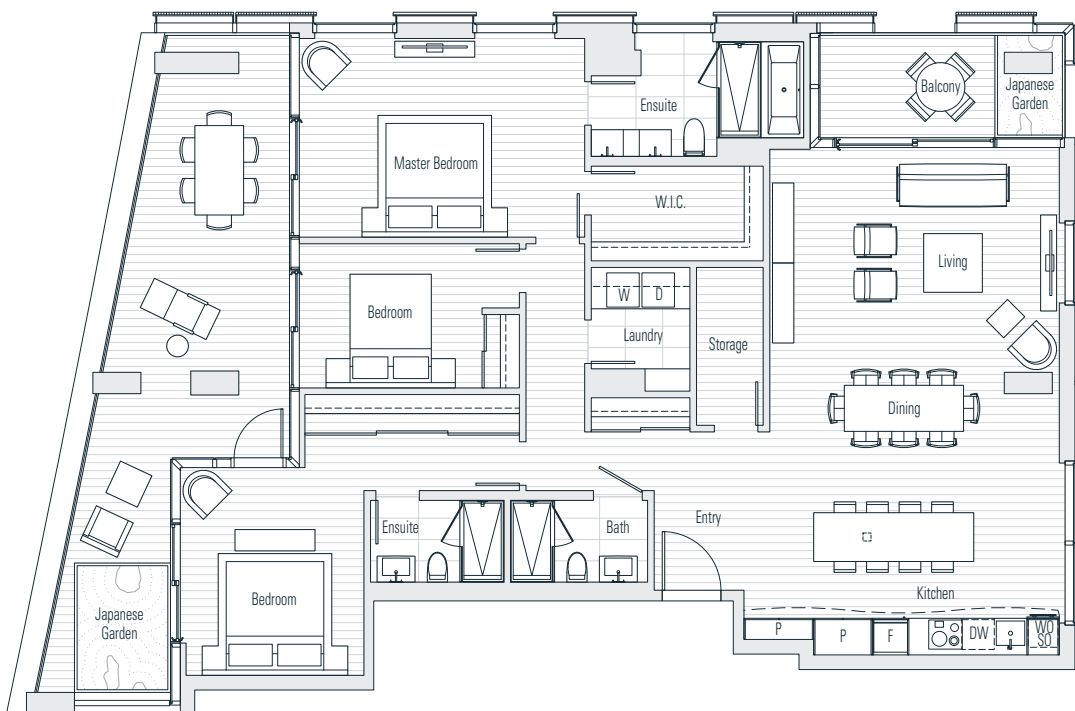

Alberni

by
Kengo
Kuma

隈
研
吾

2603

3 Bedroom
2,298 sf

← N Floor 26