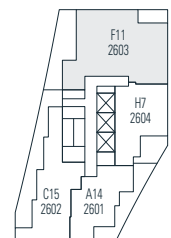

Alberni

by
Kengo
Kuma

隈
研
吾

2603

3 Bedroom
2,298 sf

← N Floor 26