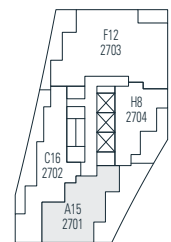

Alberni

by
Kengo
Kuma

隈
研
吾

2701

2 Bedroom
1,538 sf

⤵ N Floor 27