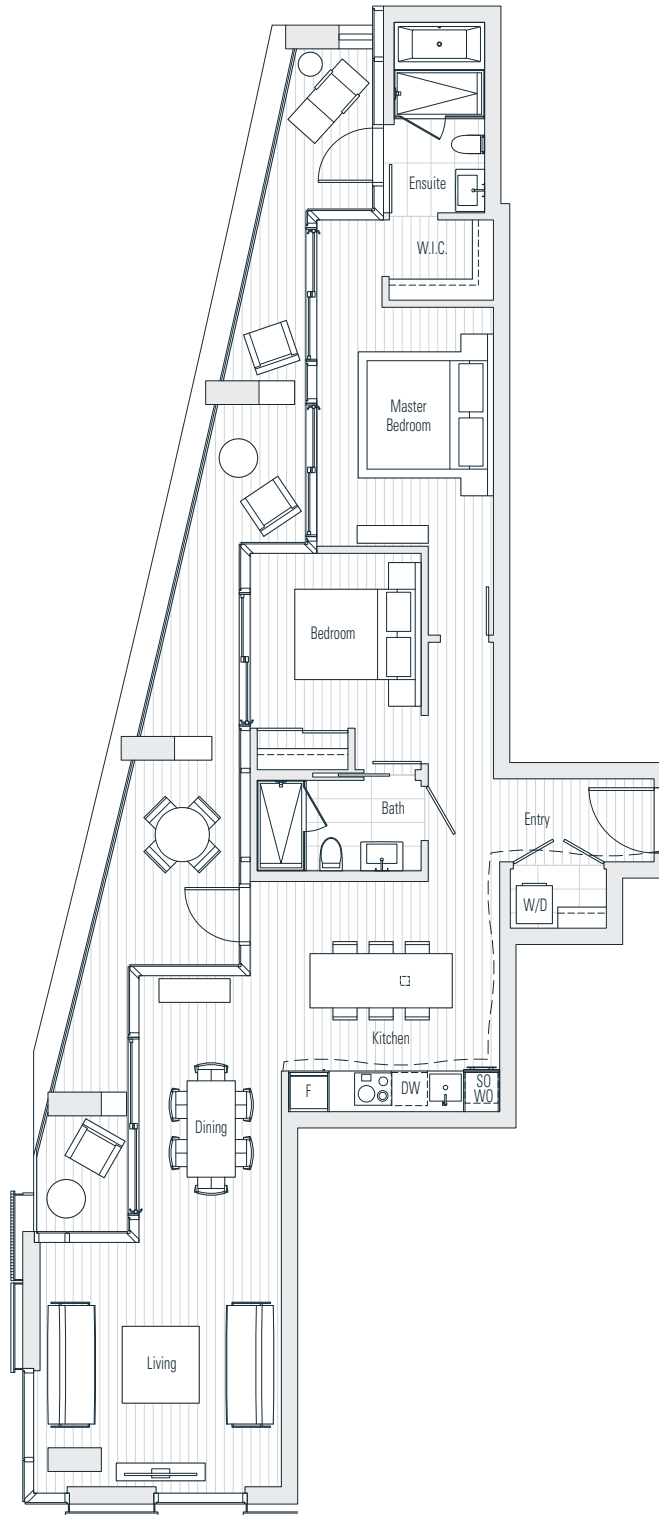

# Alberni

by  
Kengo  
Kuma

隈  
研  
吾

## 2702

2 Bedroom  
1,560 sf

← N Floor 27

Dimensions, sizes, specifications, layouts and materials are approximate only and subject to change without notice.  
Interior square footage is combined with balcony square footage and included in total advertised square footage of the homes.  
Japanese garden sizes / configurations and façade panel locations are approximate and vary depending on the home.  
Not all homes have Japanese Gardens or soaking tubs. Please ask sales representative for details. E. & O. E.